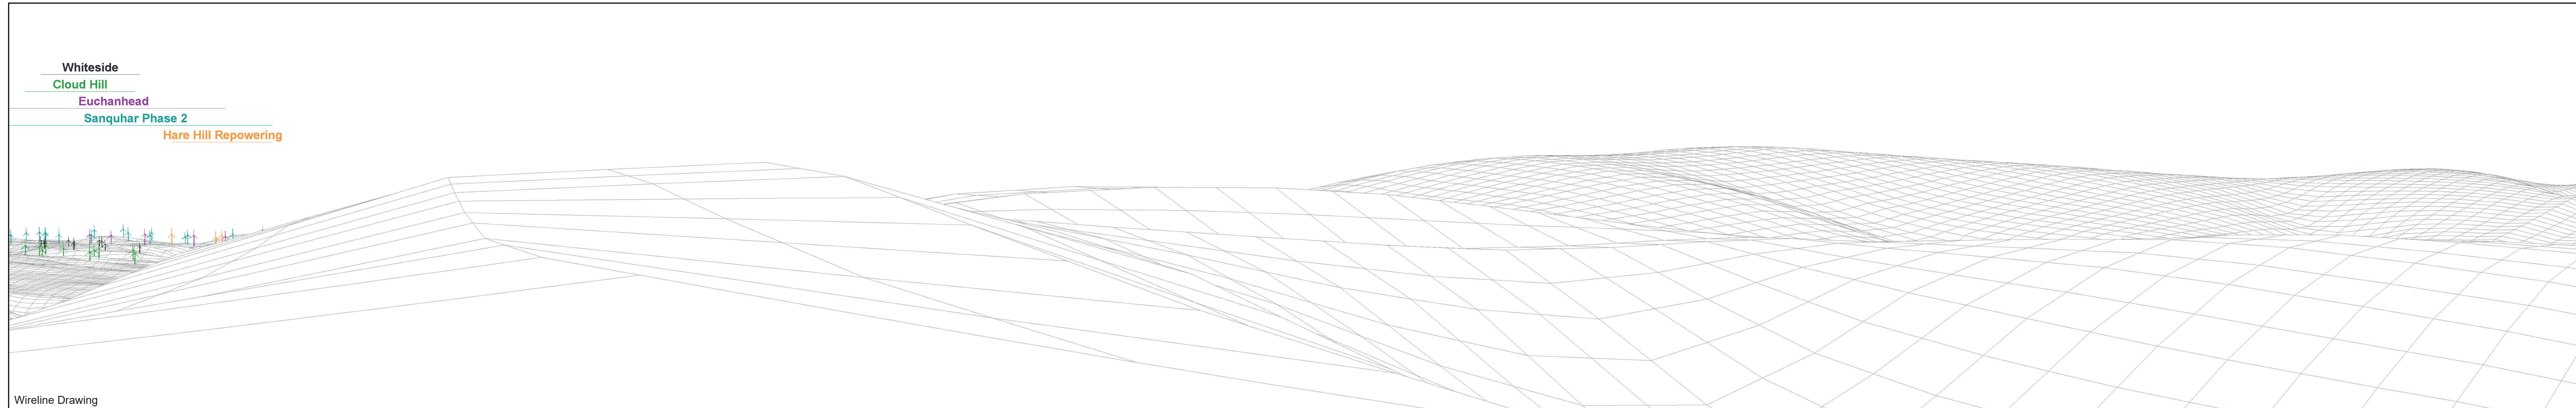

Figure: 4.29.2
Viewpoint 9: Comb Head

-  Proposal
-  Consented
-  Application
-  Appealed
-  Existing
-  Construction
-  Scoping

OS Reference: 290505 609196
 Eye Level: 603.06m AOD
 Direction of View: 210.5°
 Distance to Development: 3580m

Horizontal field of view: 90° (cylindrical projection)
 Principal Distance: 522mm
 Paper Size: 841 x 297mm
 Correct printed image size: 820 x 130mm

Figure: 4.29.3
Viewpoint 9: Comb Head

Wireline Drawing

OS Reference:	290505 609196
Eye Level:	603.06m AOD
Direction of View:	300.5°
Distance to Development:	3580m

Horizontal field of view:	90° (cylindrical projection)
Principal Distance:	522mm
Paper Size:	841 x 297mm
Correct printed image size:	820 x 130mm

Figure: 4.29.4
Viewpoint 9: Comb Head

Wireline Drawing

View flat at a comfortable arm's length

- Aviation Light
- ✦ Proposal
- ✦ Existing
- ✦ Construction

OS Reference: 290505 609196
 Eye Level: 603.06m AOD
 Direction of View: 120°
 Distance to Development: 3580m