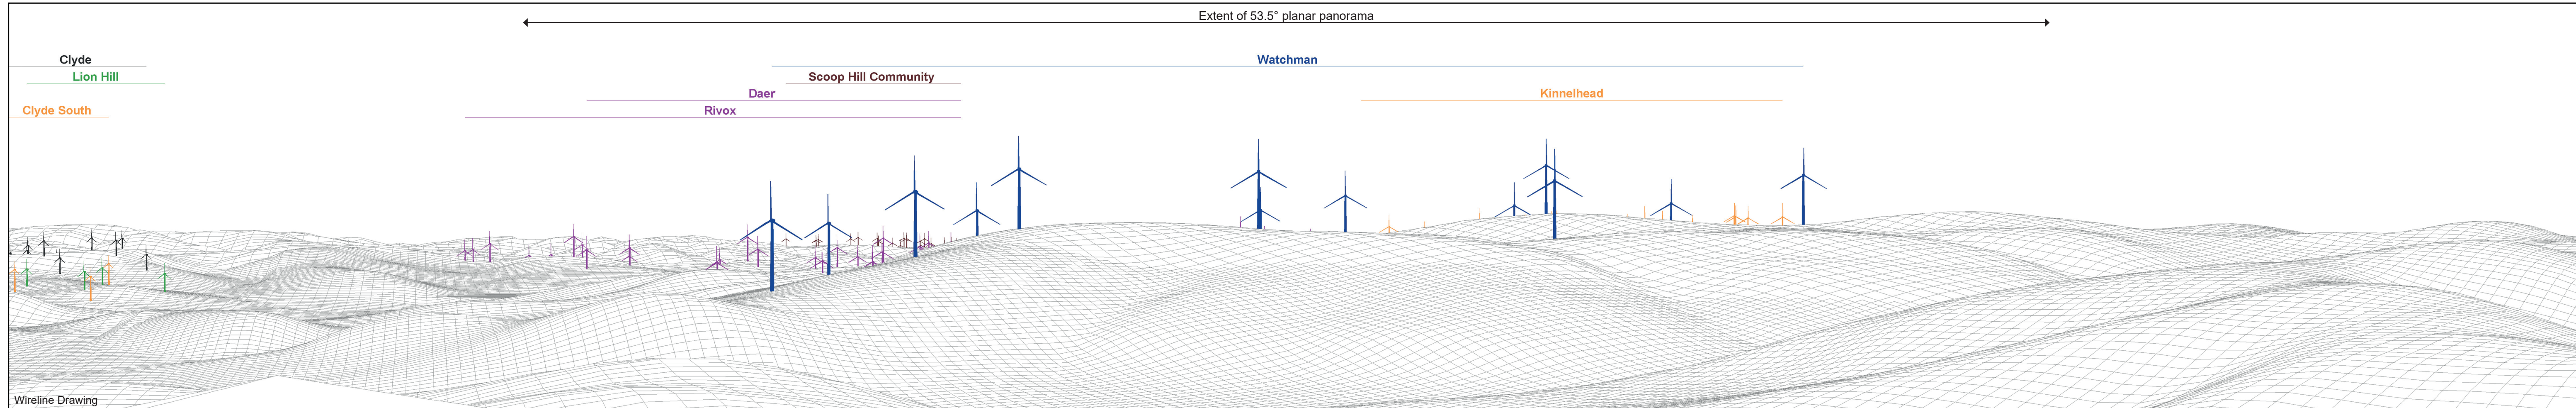

Wireline Drawing

- Proposal
- Consented
- Application
- Appealed
- Existing
- Construction
- Scoping

OS Reference: 290505 609196
 Eye Level: 603.06m AOD
 Direction of View: 30.5°
 Distance to Development: 3580m

Horizontal field of view: 90° (cylindrical projection)
 Principal Distance: 522mm
 Paper Size: 841 x 297mm
 Correct printed image size: 820 x 130mm

Figure: 4.29.1
 Viewpoint 9: Comb Head

Wireline Drawing

Figure: 4.29.2
Viewpoint 9: Comb Head

-  Proposal
-  Consented
-  Application
-  Appealed
-  Existing
-  Construction
-  Scoping

OS Reference: 290505 609196
 Eye Level: 603.06m AOD
 Direction of View: 210.5°
 Distance to Development: 3580m

Figure: 4.29.4
Viewpoint 9: Comb Head

Wireline Drawing

View flat at a comfortable arm's length

- Aviation Light
- ✦ Proposal
- ✦ Existing
- ✦ Construction

OS Reference: 290505 609196
 Eye Level: 603.06m AOD
 Direction of View: 120°
 Distance to Development: 3580m