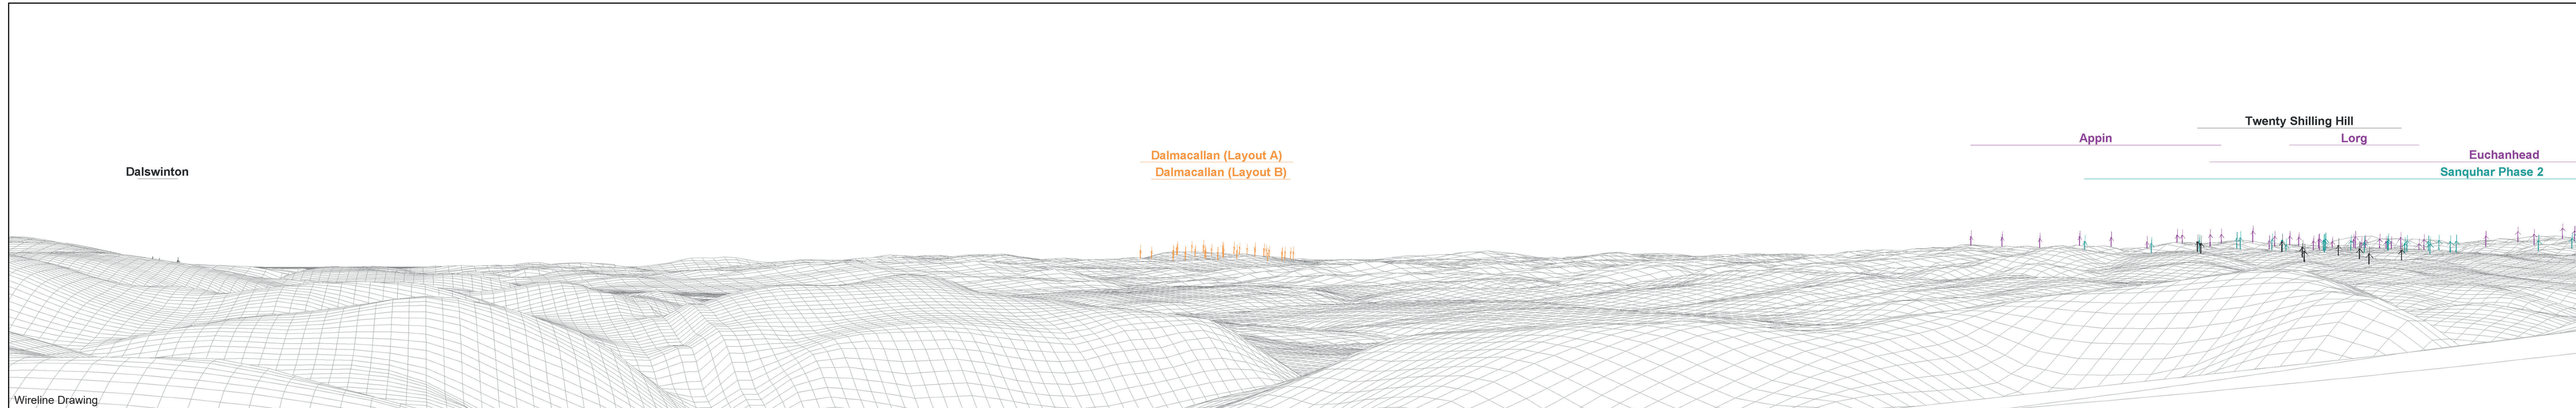

Wireline Drawing

- Proposal
- Consented
- Application
- Appealed
- Existing
- Construction
- Scoping

OS Reference: 290505 609196
 Eye Level: 603.06m AOD
 Direction of View: 30.5°
 Distance to Development: 3580m

Horizontal field of view: 90° (cylindrical projection)
 Principal Distance: 522mm
 Paper Size: 841 x 297mm
 Correct printed image size: 820 x 130mm

Figure: 4.29.1
 Viewpoint 9: Comb Head

Wireline Drawing

Figure: 4.29.2
Viewpoint 9: Comb Head

-  Proposal
-  Consented
-  Application
-  Appealed
-  Existing
-  Construction
-  Scoping

OS Reference: 290505 609196
 Eye Level: 603.06m AOD
 Direction of View: 210.5°
 Distance to Development: 3580m

Figure: 4.29.4
Viewpoint 9: Comb Head

Wireline Drawing

View flat at a comfortable arm's length

- Aviation Light
- ✦ Proposal
- ✦ Existing
- ✦ Construction

OS Reference: 290505 609196
 Eye Level: 603.06m AOD
 Direction of View: 120°
 Distance to Development: 3580m