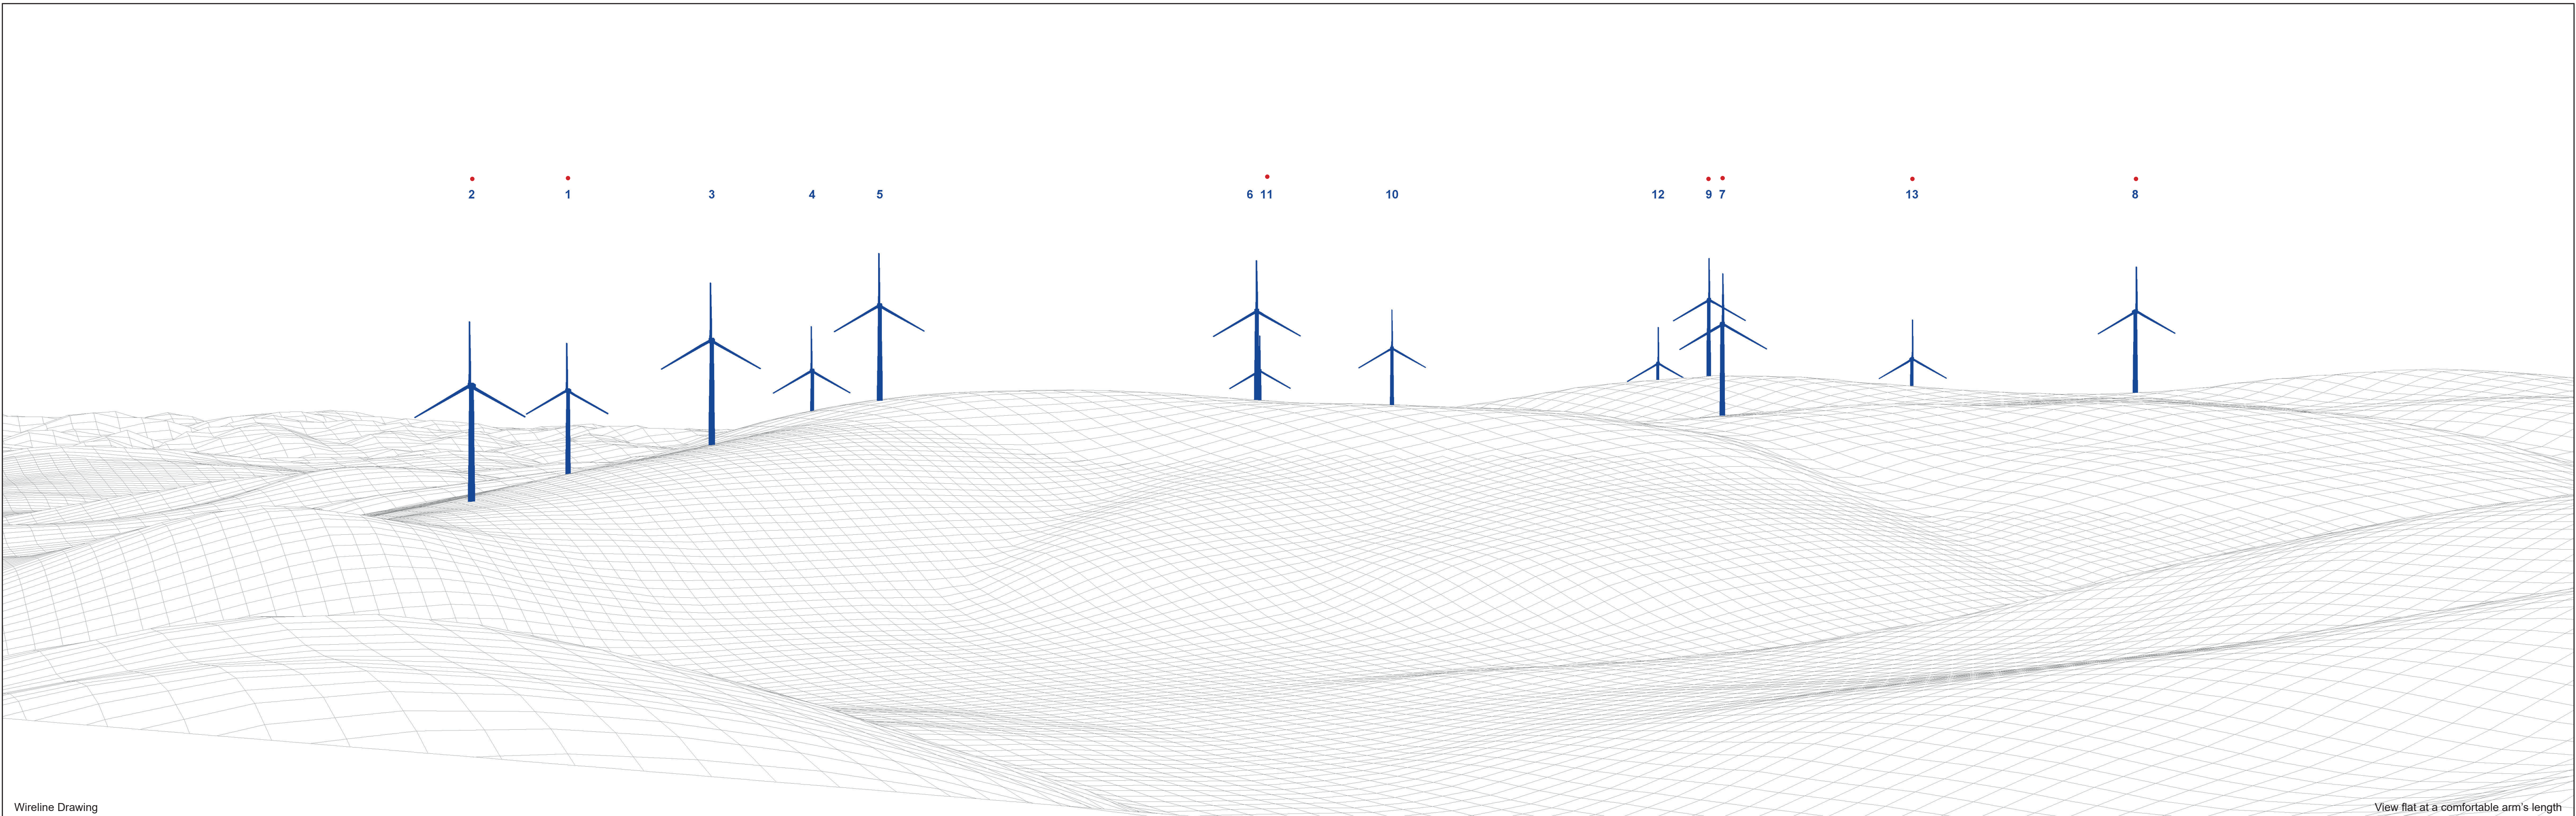

Wireline Drawing

- Proposal
- Consented
- Application
- Appealed
- Existing
- Construction
- Scoping

OS Reference: 290505 609196
 Eye Level: 603.06m AOD
 Direction of View: 30.5°
 Distance to Development: 3580m

Figure: 4.29.2
Viewpoint 9: Comb Head

-  Proposal
-  Consented
-  Application
-  Appealed
-  Existing
-  Construction
-  Scoping

OS Reference: 290505 609196
 Eye Level: 603.06m AOD
 Direction of View: 210.5°
 Distance to Development: 3580m

Horizontal field of view: 90° (cylindrical projection)
 Principal Distance: 522mm
 Paper Size: 841 x 297mm
 Correct printed image size: 820 x 130mm

Figure: 4.29.3
Viewpoint 9: Comb Head

Wireline Drawing

Figure: 4.29.4
Viewpoint 9: Comb Head

Wireline Drawing

View flat at a comfortable arm's length

- Aviation Light
- ✦ Proposal
- ✦ Existing
- ✦ Construction

OS Reference: 290505 609196
 Eye Level: 603.06m AOD
 Direction of View: 120°
 Distance to Development: 3580m