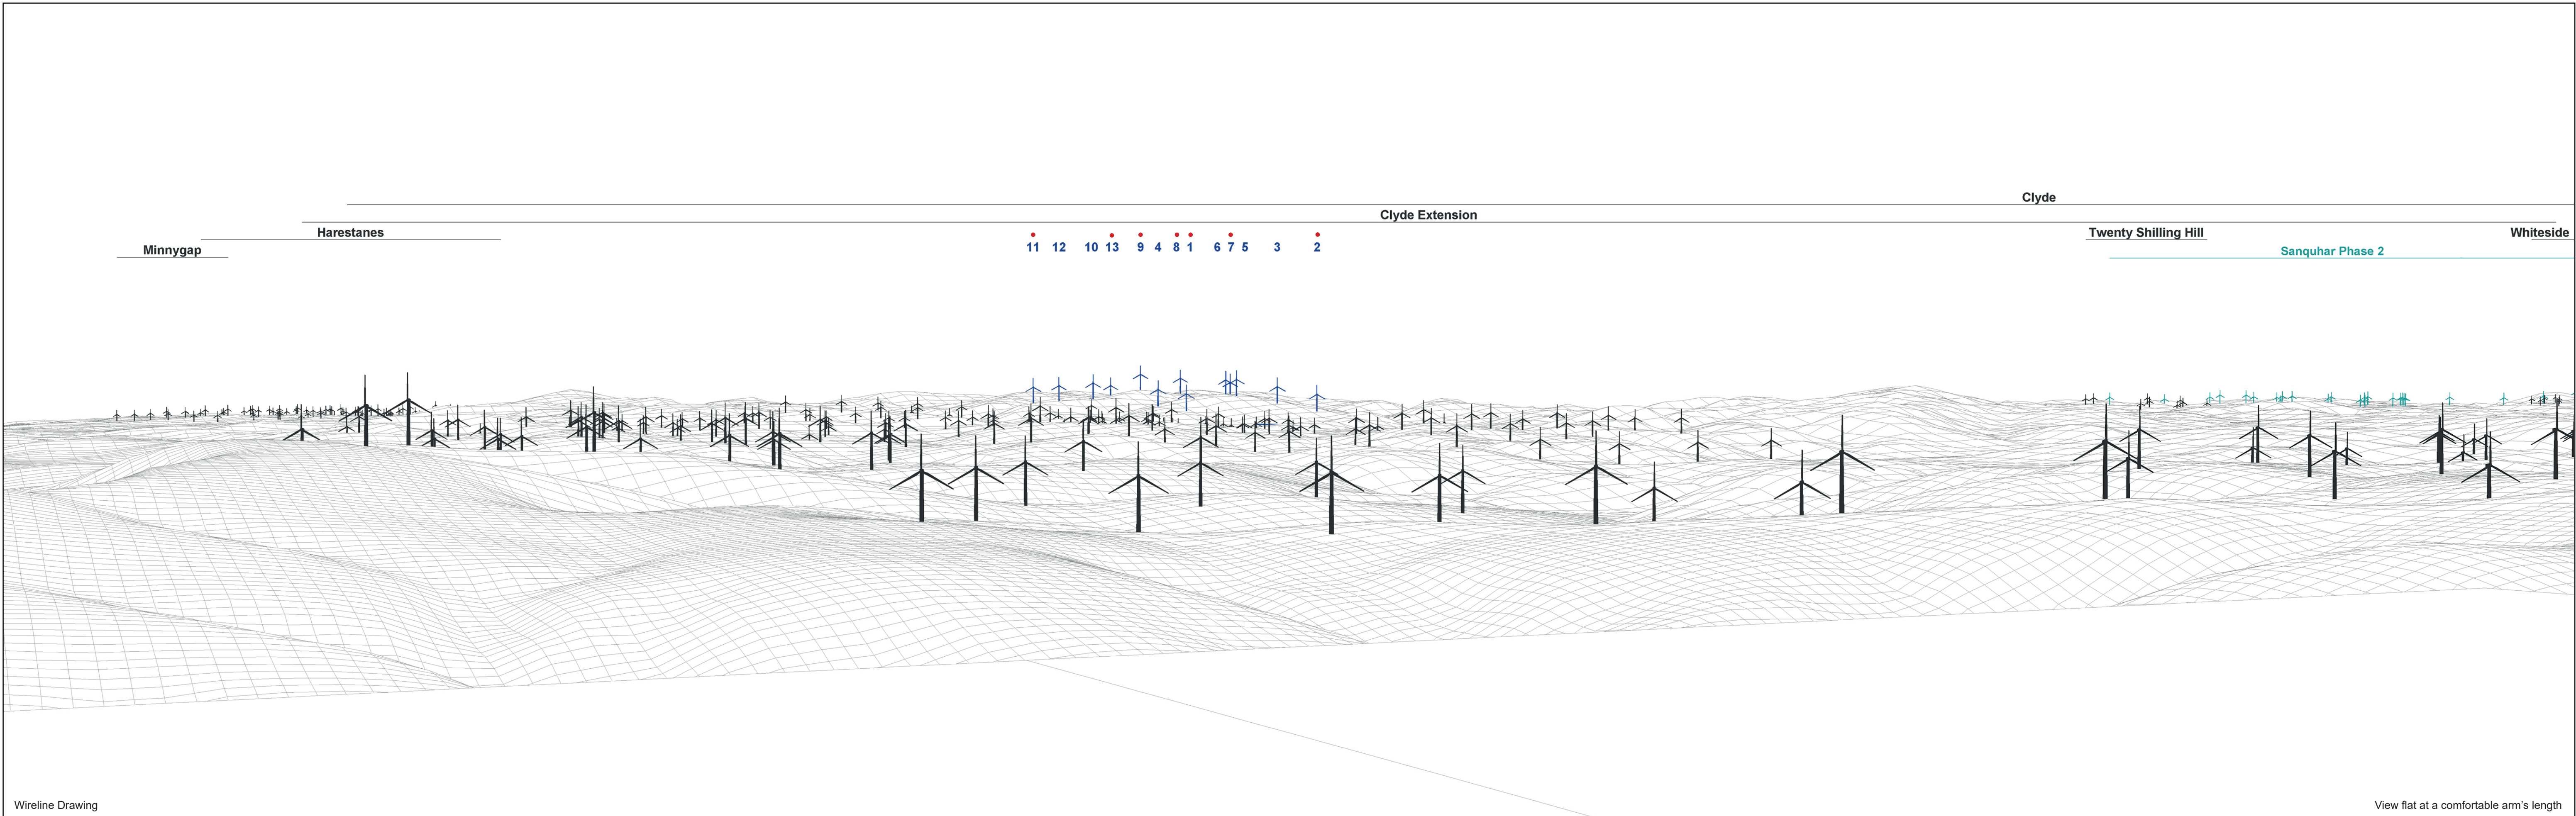

Baseline Photograph

This image provides landscape and visual context only

- Proposal
- Consented
- Application
- Appealed
- Existing
- Construction
- Scoping

OS Reference: 305286 629077
 Eye Level: 743.56m AOD
 Direction of View: 208°
 Distance to Development: 23374m

Figure: 4.23.2
Viewpoint 3: Culter Fell

Baseline Photograph

This image provides landscape and visual context only

Wireline Drawing

- Proposal
- Consented
- Application
- Appealed
- Existing
- Construction
- Scoping

OS Reference: 305286 629077
 Eye Level: 743.56m AOD
 Direction of View: 298°
 Distance to Development: 23374m

Horizontal field of view: 90° (cylindrical projection)
 Principal Distance: 522mm
 Paper Size: 841 x 297mm
 Correct printed image size: 820 x 130mm

Camera: Canon EOS R5
 Lens: 50mm
 Camera Height: 3.5m AGL
 Date and Time: 11/8/2024 12:40

Figure: 4.23.3
Viewpoint 3: Culter Fell

Wireline Drawing

View flat at a comfortable arm's length

- Aviation Light
- ✦ Proposal
- ✦ Existing
- ✦ Construction