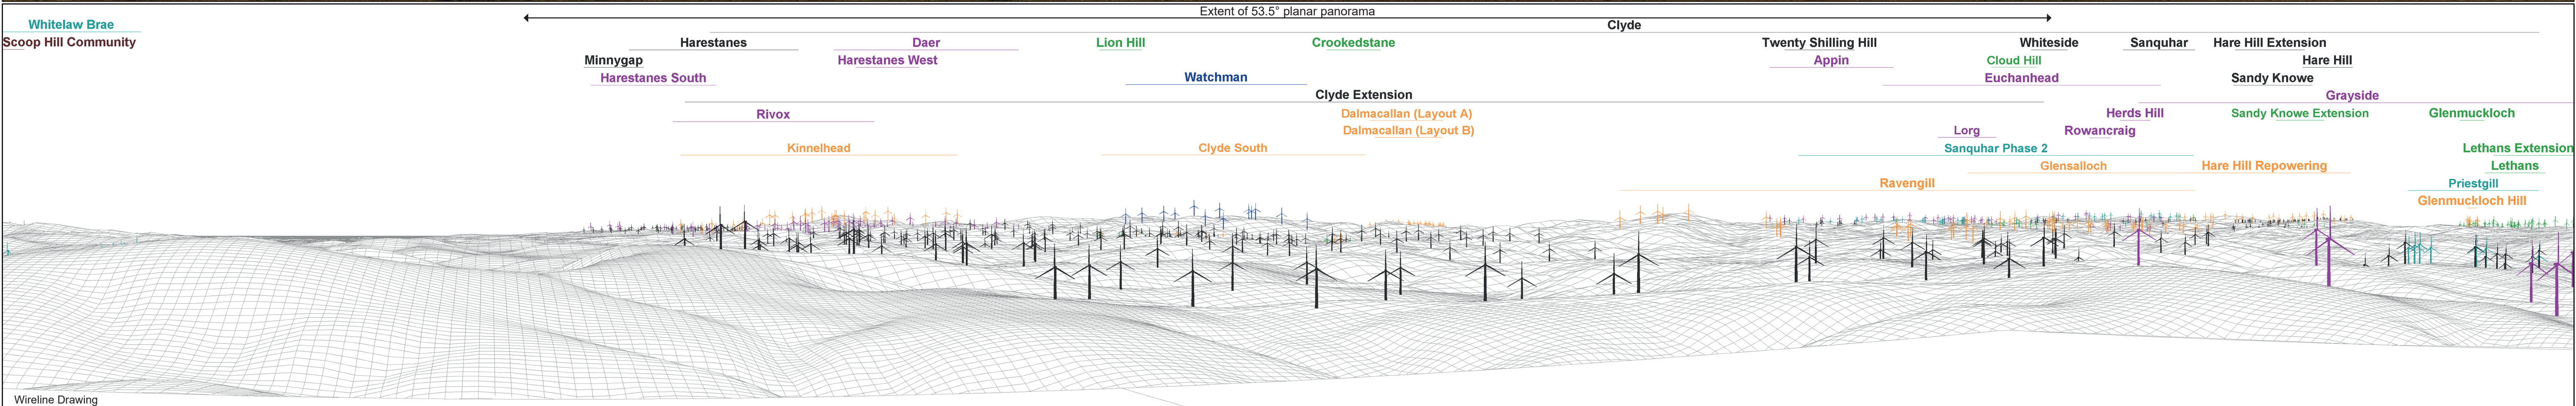

		 5cm guide for printing and viewing		OS Reference: 305286 629077 Eye Level: 743.56m AOD Direction of View: 118° Distance to Development: 23374m	Horizontal field of view: 90° (cylindrical projection) Principal Distance: 522mm Paper Size: 841 x 297mm Correct printed image size: 820 x 130mm	Camera: Canon EOS R5 Lens: 50mm Camera Height: 3.5m AGL Date and Time: 11/8/2024 12:40	Figure: 4.23.1 Viewpoint 3: Culter Fell
--	--	--	--	---	---	---	--

Baseline Photograph

This image provides landscape and visual context only

- Proposal
- Consented
- Application
- Appealed
- Existing
- Construction
- Scoping

OS Reference: 305286 629077
 Eye Level: 743.56m AOD
 Direction of View: 208°
 Distance to Development: 23374m

Figure: 4.23.2
Viewpoint 3: Culter Fell

Baseline Photograph

This image provides landscape and visual context only

Wireline Drawing

- Proposal
- Consented
- Application
- Appealed
- Existing
- Construction
- Scoping