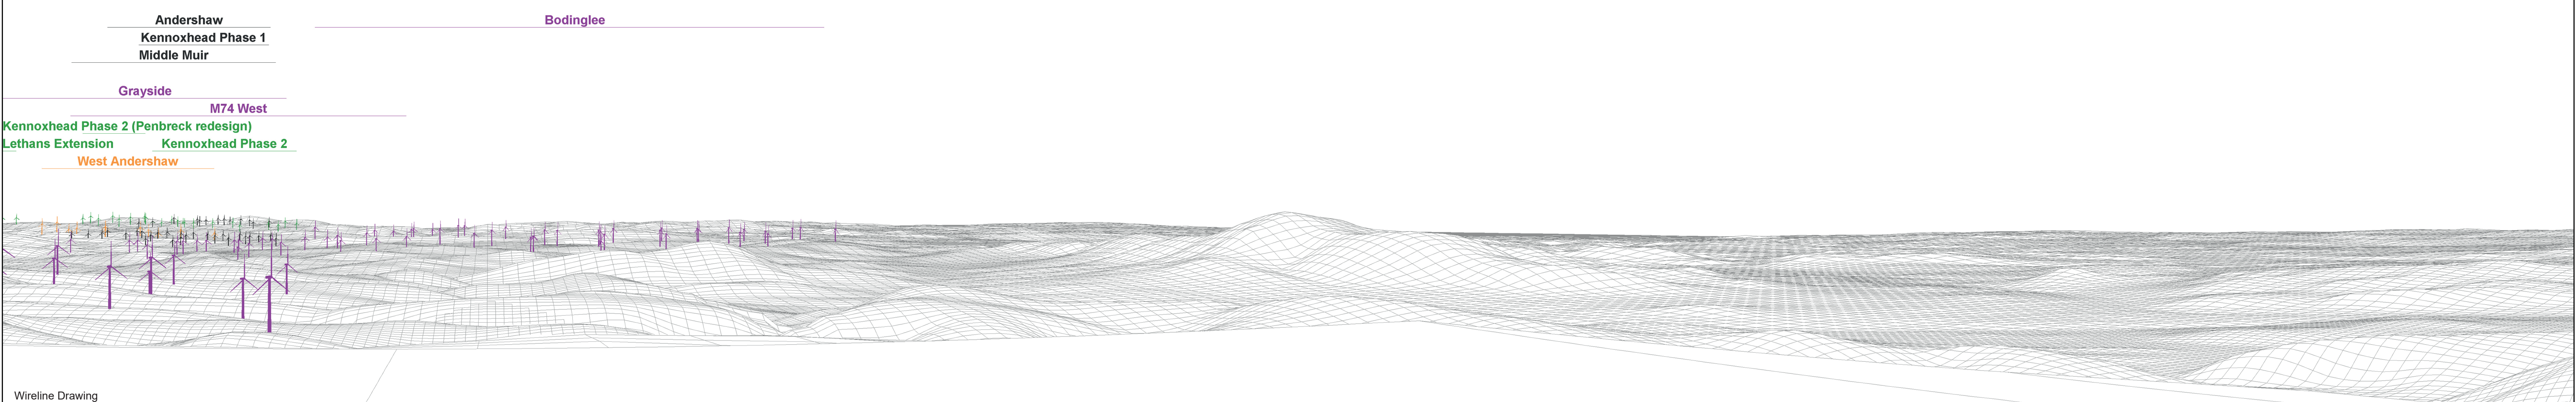

Baseline Photograph

This image provides landscape and visual context only

- Proposal
- Consented
- Application
- Appealed
- Existing
- Construction
- Scoping

OS Reference: 305286 629077
 Eye Level: 743.56m AOD
 Direction of View: 208°
 Distance to Development: 23374m

Horizontal field of view: 90° (cylindrical projection)
 Principal Distance: 522mm
 Paper Size: 841 x 297mm
 Correct printed image size: 820 x 130mm

Camera: Canon EOS R5
 Lens: 50mm
 Camera Height: 3.5m AGL
 Date and Time: 11/8/2024 12:40

Figure: 4.23.2
Viewpoint 3: Culter Fell

Baseline Photograph

This image provides landscape and visual context only

Wireline Drawing

- Proposal
- Consented
- Application
- Appealed
- Existing
- Construction
- Scoping

OS Reference: 305286 629077
 Eye Level: 743.56m AOD
 Direction of View: 298°
 Distance to Development: 23374m

Horizontal field of view: 90° (cylindrical projection)
 Principal Distance: 522mm
 Paper Size: 841 x 297mm
 Correct printed image size: 820 x 130mm