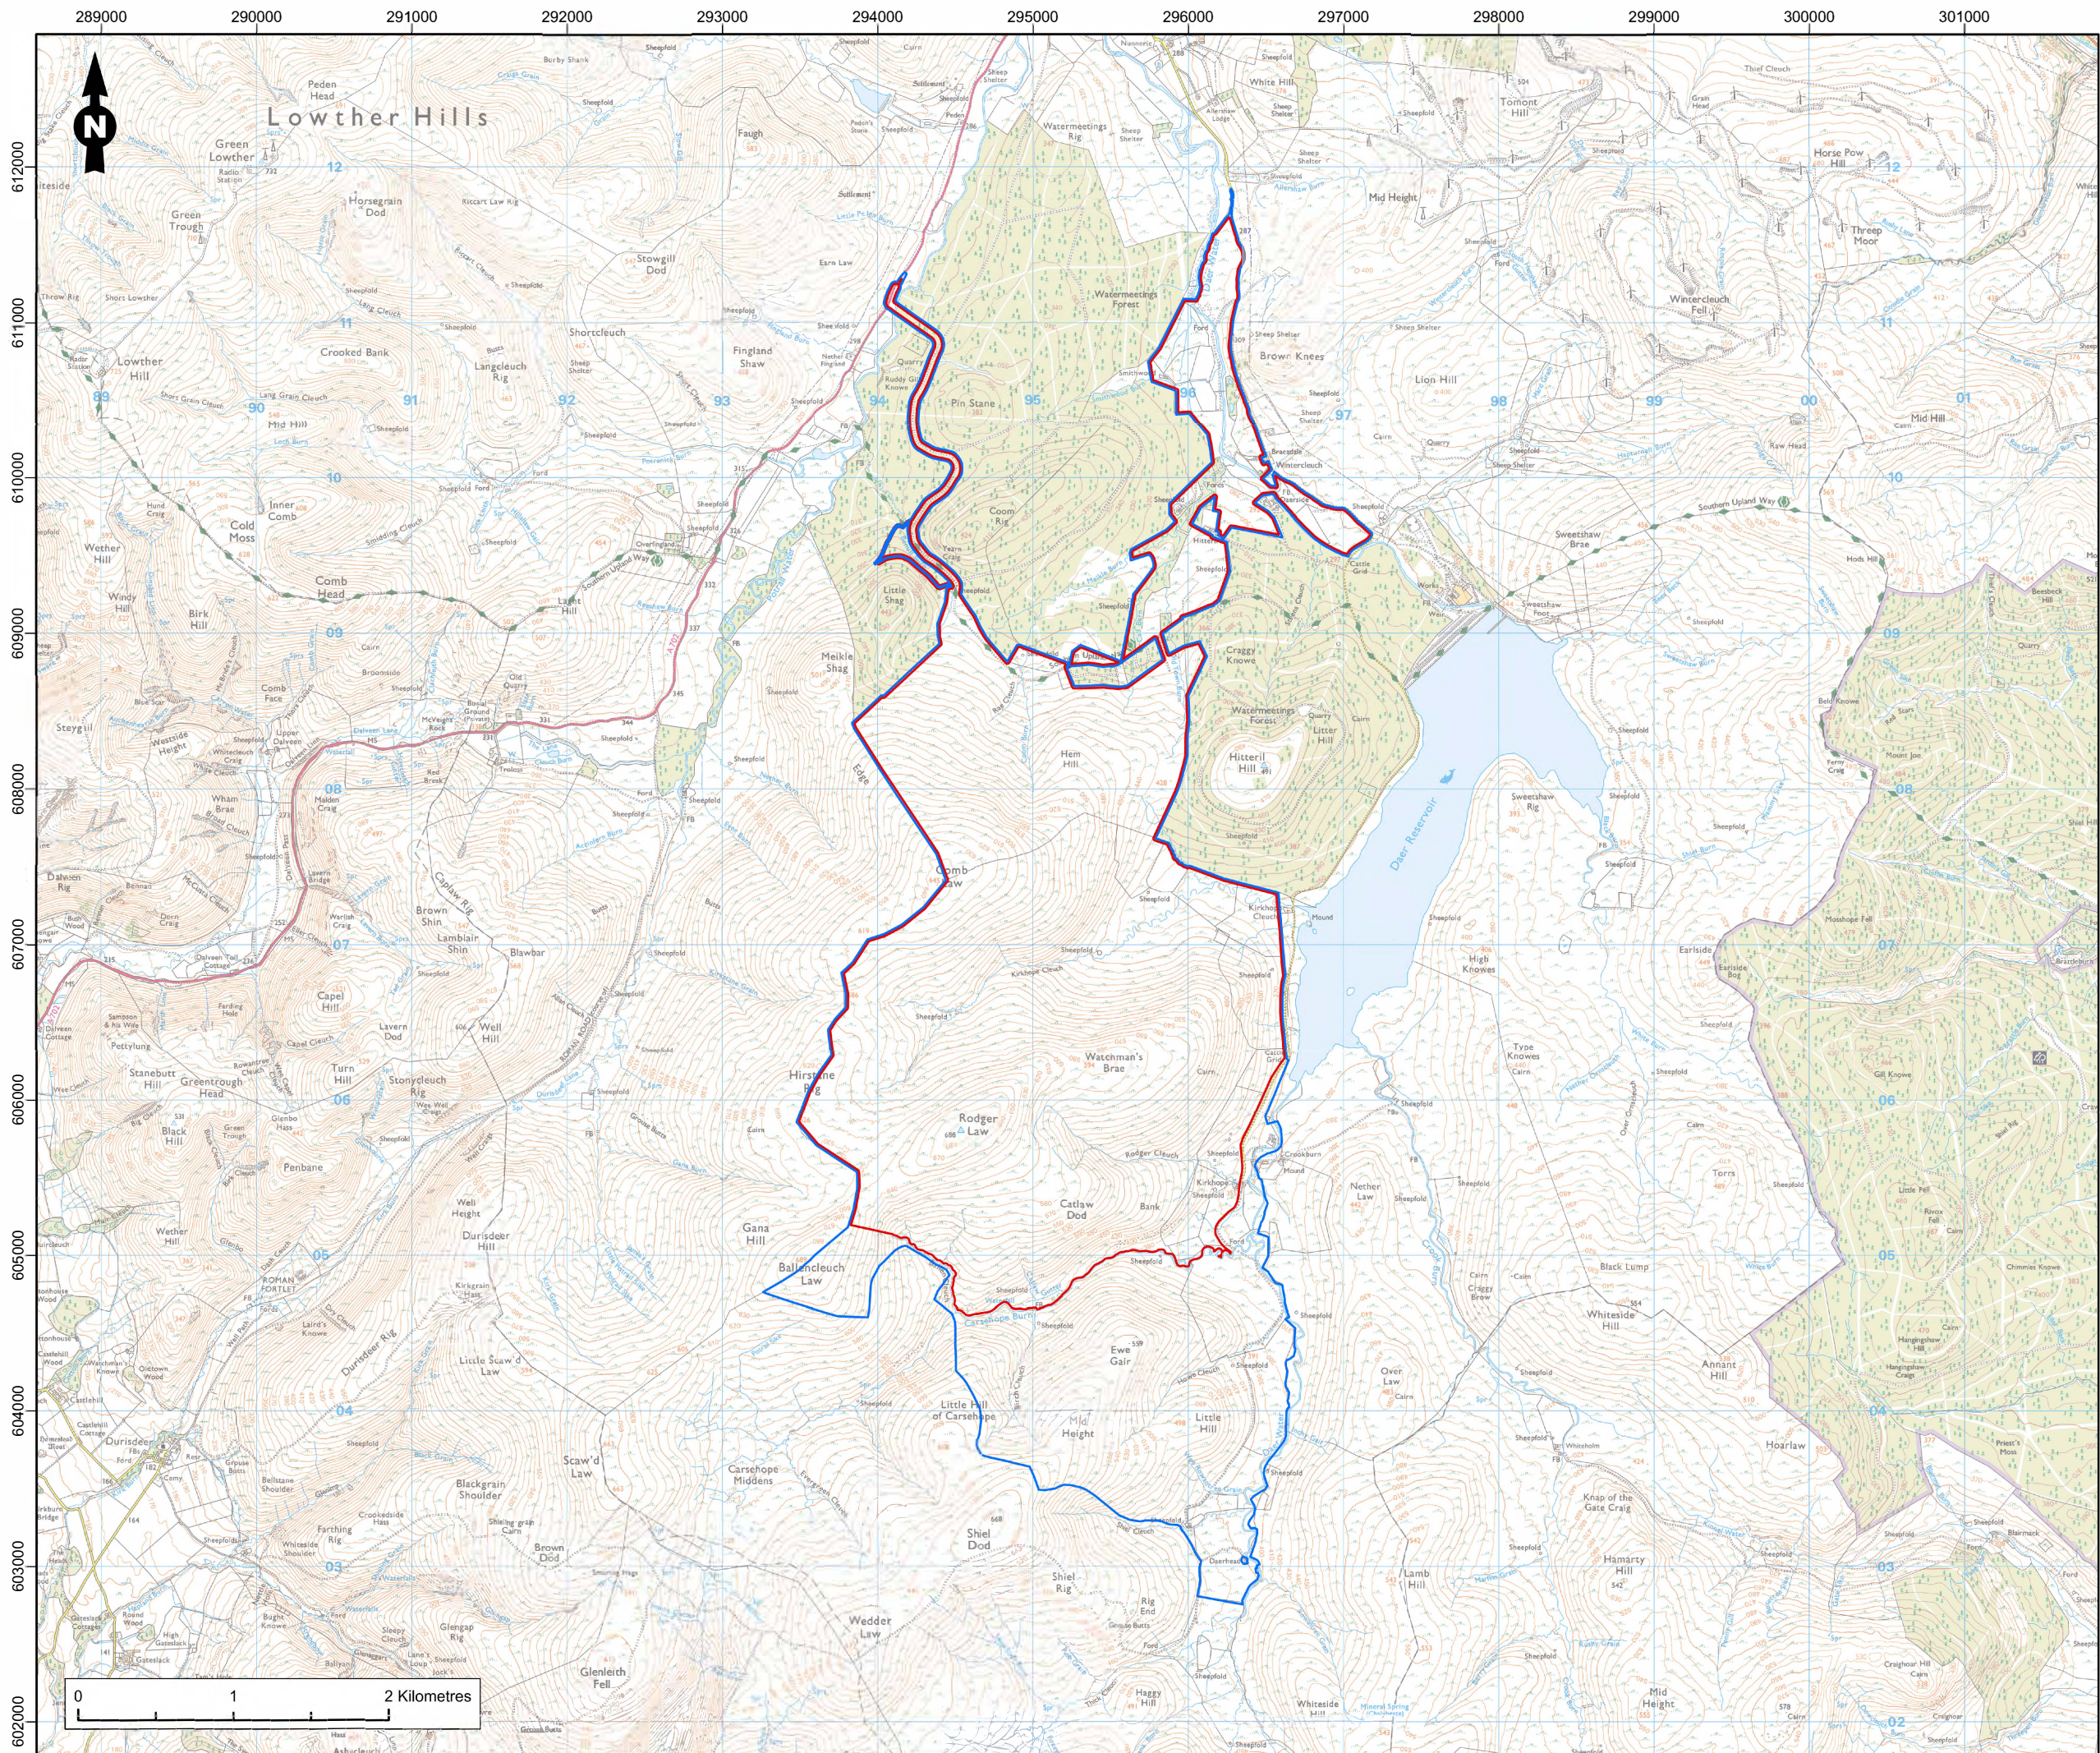

Legend

Site Boundary

Figure Title		
Site Location		
Project Name		
Watchman Energy Park		
Project No./Filey ID		
1620016964 / REH2024N01805		
Date	Figure No.	Revision
February 2026	1.1	1.0
Prepared By	Scale	
RS	1:150,000 @A3	
Client		
Watchman Energy Park Ltd		

Legend

- Site Boundary
- Land Ownership Boundary

Figure Title
Site Boundary and Land Within Applicant's Control

Project Name
Watchman Energy Park

Project No./Filey ID
1620016964 / REH2024N01805

Date	Figure No.	Revision
November 2025	1.2	1.0

Prepared By	Scale
RS	1:40,000 @A3

Client
Watchman Energy Park Ltd