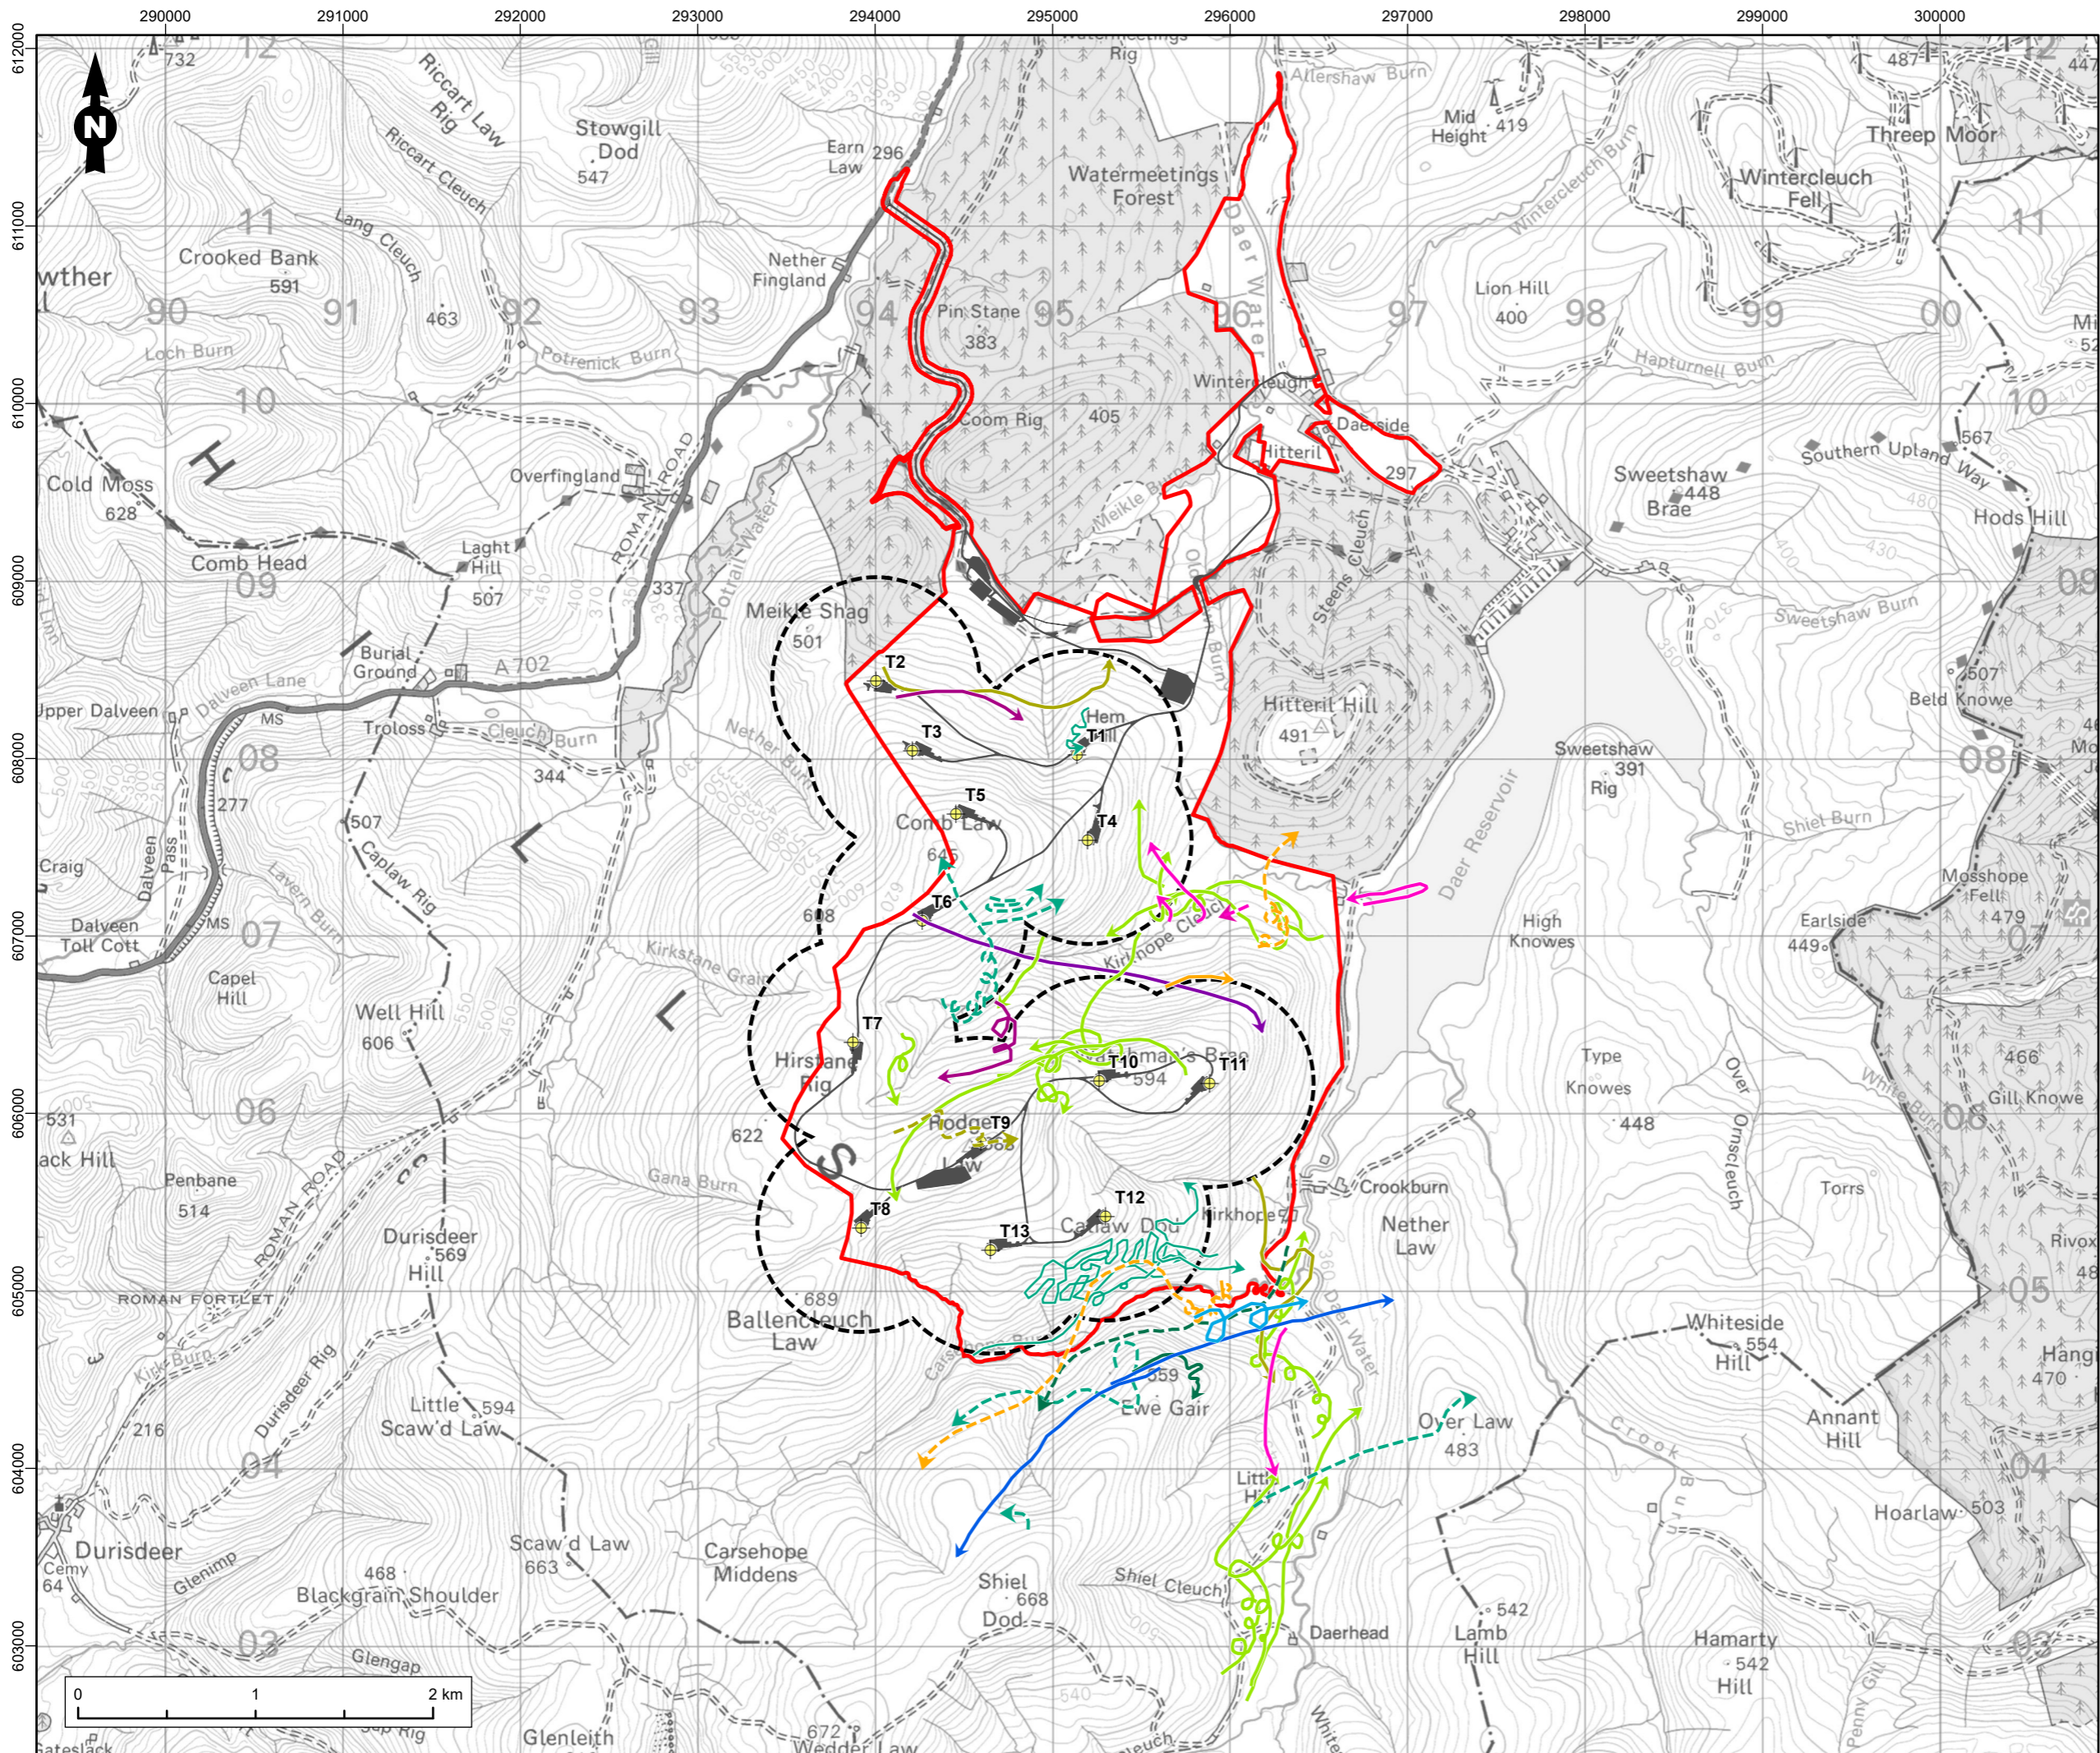

Date	Figure No.	Revision
February 2026	7.7	2.0

Prepared By	Scale
KS	1:45,000 @A3

Client
Watchman Energy Park Ltd

Legend

- Site Boundary
- Turbine
- Infrastructure
- Collision Risk Analysis Area (CRAA)

Golden Eagle Flight Activity

- Legend**
- Site Boundary
 - Turbine
 - Infrastructure
 - Collision Risk Analysis Area (CRAA)
- Goshawk Flight Activity**
- 2022/2023 Non-breeding Season
- Hen Harrier Flight Activity**
- 2022/2023 Non-breeding Season
 - 2023 Breeding Season
 - 2023/2024 Non-breeding Season
 - 2024 Breeding Season
 - 2024/2025 Non-breeding Season
- Marsh Harrier Flight Activity**
- 2024 Breeding Season
 - 2024/2025 Non-breeding Season
- Merlin Flight Activity**
- 2022/2023 Non-breeding Season
 - 2023 Breeding Season
 - 2023/2024 Non-breeding Season
- Osprey Flight Activity**
- 2023 Breeding Season
 - 2023/2024 Non-breeding Season
- Peregrine Flight Activity**
- 2022/2023 Non-breeding Season
- Short-eared Owl Flight Activity**
- 2023/2024 Non-breeding Season

Legend

- Site Boundary
- Turbine
- Infrastructure
- Collision Risk Analysis Area (CRAA)

Red Kite Flight Activity

- 2022/2023 Non-breeding Season
- 2023 Breeding Season
- 2023/2024 Non-breeding Season
- 2024 Breeding Season
- 2024/2025 Non-breeding Season
- 2025 Breeding Season