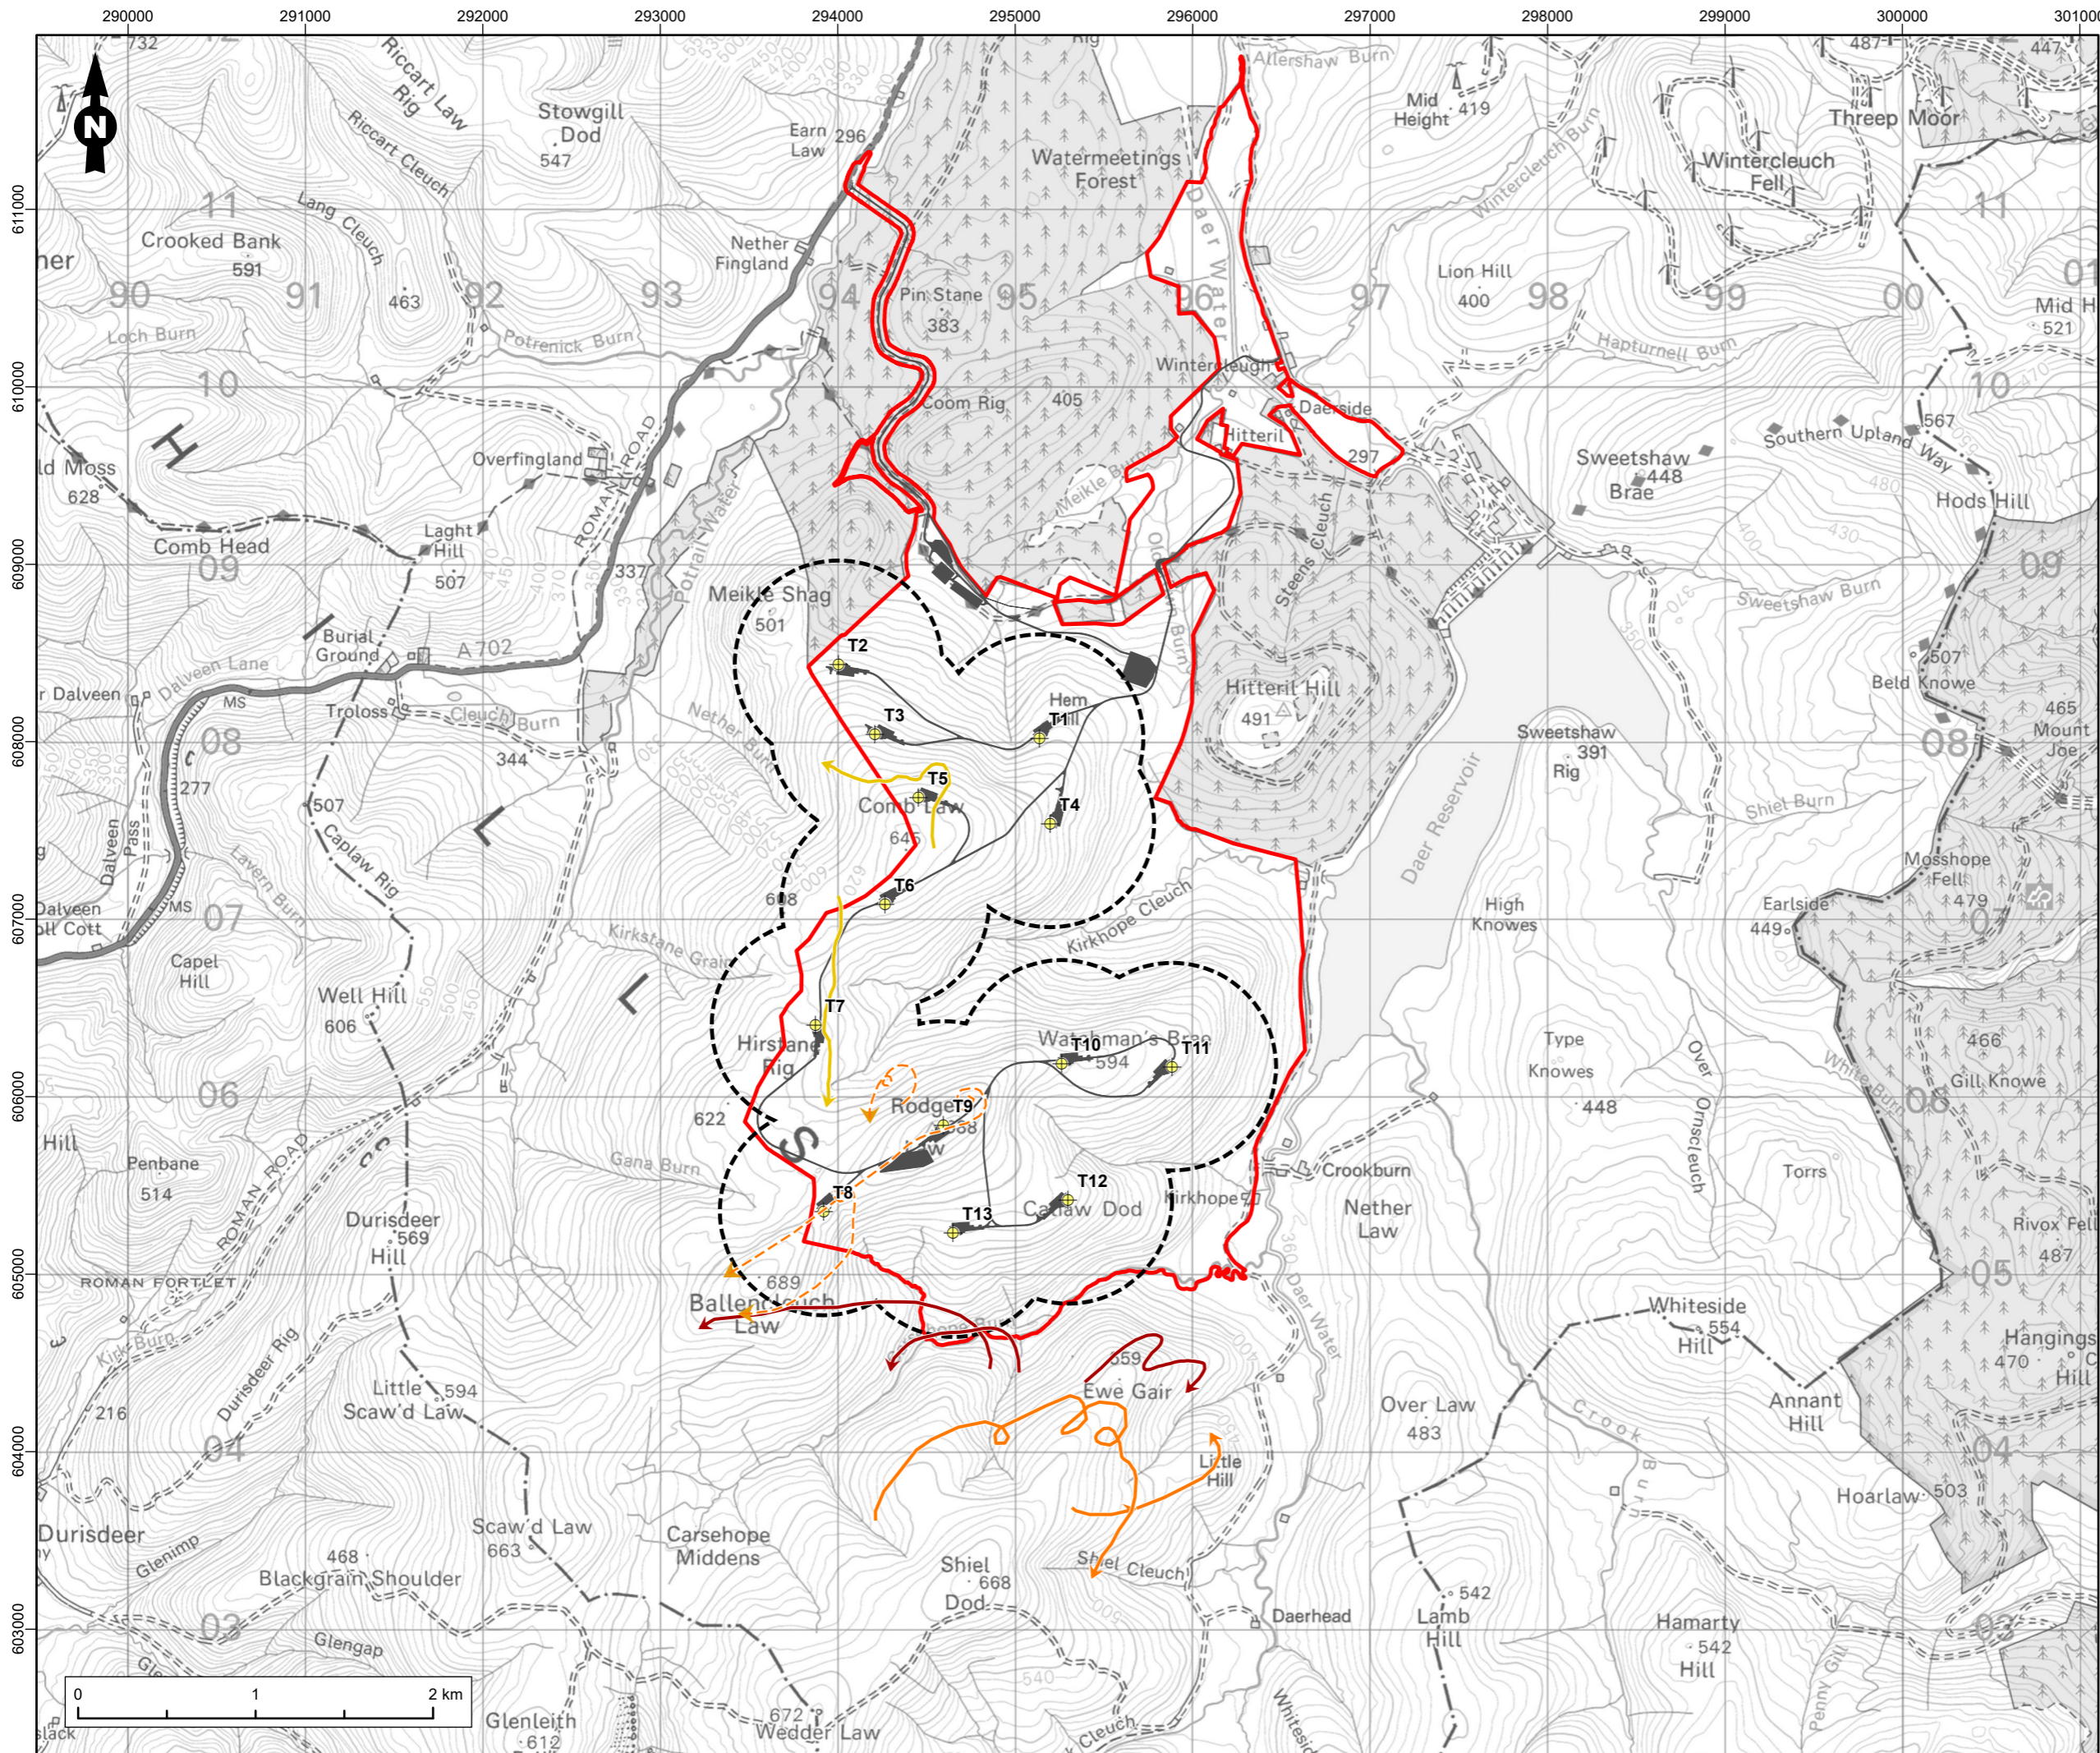

Legend

- Site Boundary
- ⊕ Turbine
- Infrastructure
- Nightjar Study Area

Nightjar Survey Area

- 2025 Breeding Season

Figure Title
Nightjar Study and Survey Areas

Project Name
Watchman Energy Park

Project No./Filey ID
1620016964 / REH2024N01805

Date	Figure No.	Revision
February 2026	7.7	2.0

Prepared By	Scale
KS	1:45,000 @A3

Client
Watchman Energy Park Ltd

Legend

- Site Boundary
- Turbine
- Infrastructure
- Collision Risk Analysis Area (CRAA)

Golden Eagle Flight Activity

- Legend**
- Site Boundary
 - Turbine
 - Infrastructure
 - Collision Risk Analysis Area (CRAA)
- Goshawk Flight Activity**
- 2022/2023 Non-breeding Season
- Hen Harrier Flight Activity**
- 2022/2023 Non-breeding Season
 - 2023 Breeding Season
 - 2023/2024 Non-breeding Season
 - 2024 Breeding Season
 - 2024/2025 Non-breeding Season
- Marsh Harrier Flight Activity**
- 2024 Breeding Season
 - 2024/2025 Non-breeding Season
- Merlin Flight Activity**
- 2022/2023 Non-breeding Season
 - 2023 Breeding Season
 - 2023/2024 Non-breeding Season
- Osprey Flight Activity**
- 2023 Breeding Season
 - 2023/2024 Non-breeding Season
- Peregrine Flight Activity**
- 2022/2023 Non-breeding Season
- Short-eared Owl Flight Activity**
- 2023/2024 Non-breeding Season

Legend

- Site Boundary
- Turbine
- Infrastructure
- Collision Risk Analysis Area (CRAA)

Red Kite Flight Activity

- 2022/2023 Non-breeding Season
- 2023 Breeding Season
- 2023/2024 Non-breeding Season
- 2024 Breeding Season
- 2024/2025 Non-breeding Season
- 2025 Breeding Season