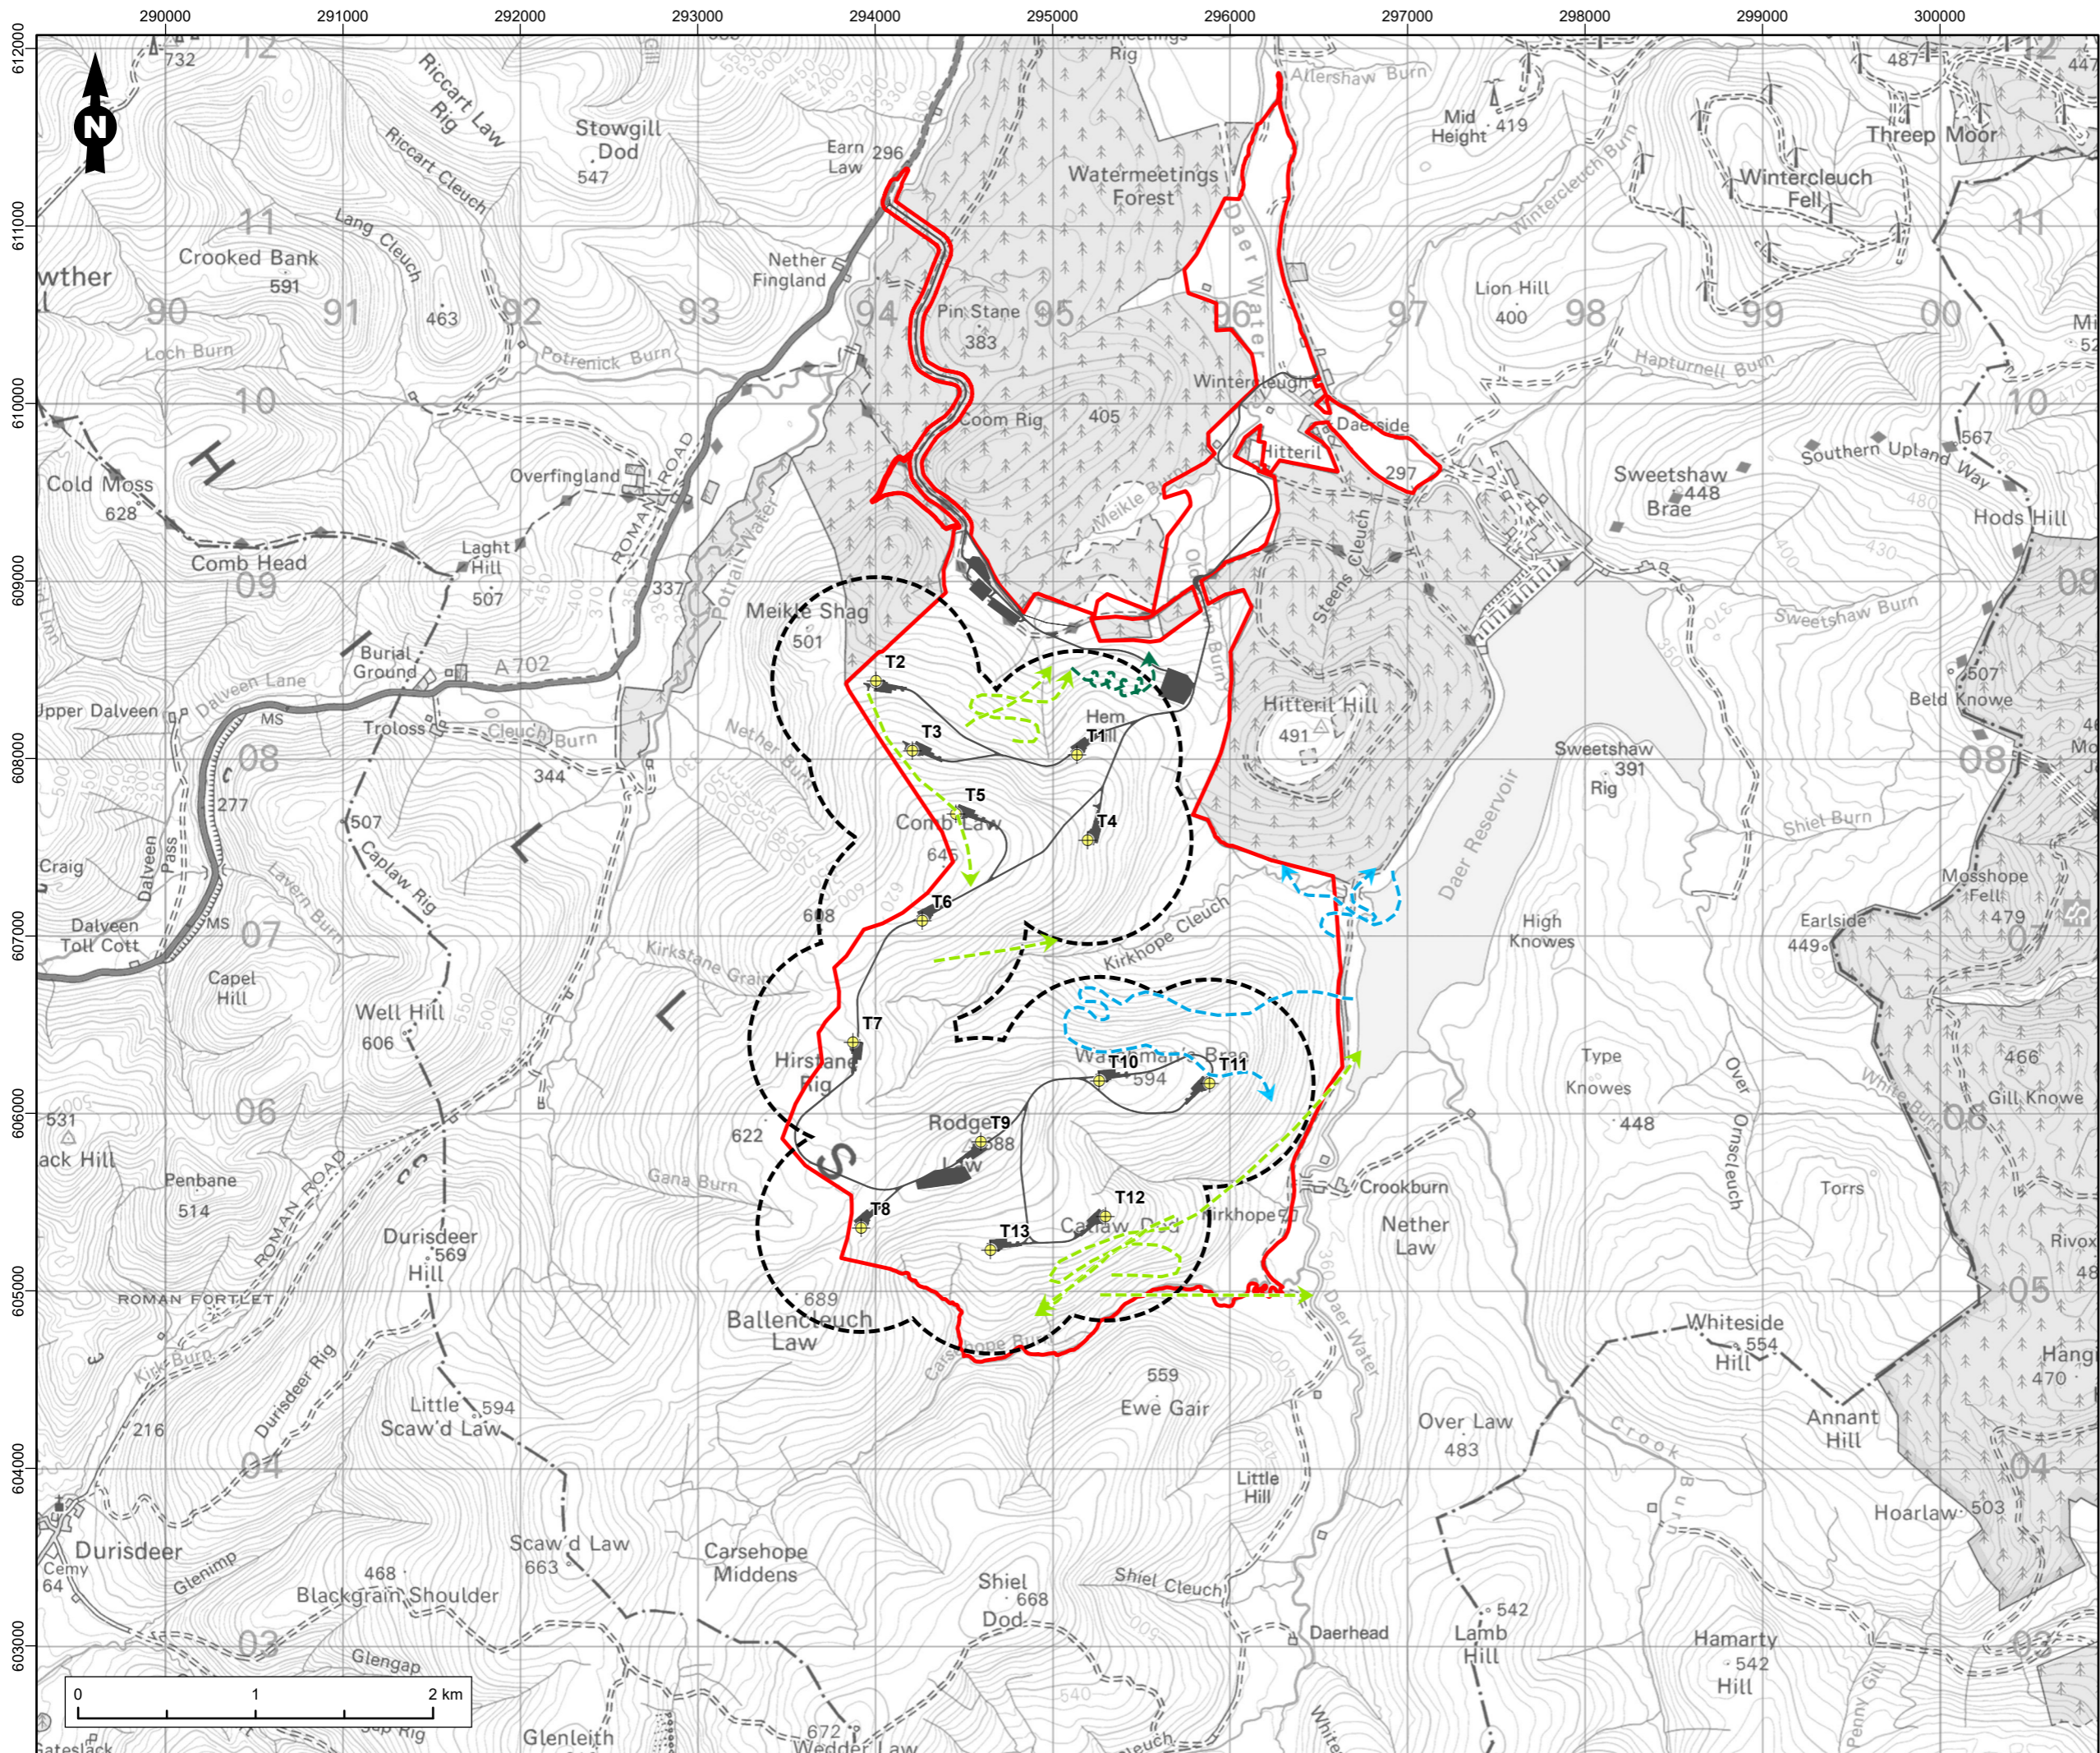

- Legend**
- Site Boundary
 - Turbine
 - Infrastructure
 - Collision Risk Analysis Area (CRAA)
- Goshawk Flight Activity**
- 2022/2023 Non-breeding Season
- Hen Harrier Flight Activity**
- 2022/2023 Non-breeding Season
 - 2023 Breeding Season
 - 2023/2024 Non-breeding Season
 - 2024 Breeding Season
 - 2024/2025 Non-breeding Season
- Marsh Harrier Flight Activity**
- 2024 Breeding Season
 - 2024/2025 Non-breeding Season
- Merlin Flight Activity**
- 2022/2023 Non-breeding Season
 - 2023 Breeding Season
 - 2023/2024 Non-breeding Season
- Osprey Flight Activity**
- 2023 Breeding Season
 - 2023/2024 Non-breeding Season
- Peregrine Flight Activity**
- 2022/2023 Non-breeding Season
- Short-eared Owl Flight Activity**
- 2023/2024 Non-breeding Season

Legend

- Site Boundary
- + Turbine
- Infrastructure
- Collision Risk Analysis Area (CRAA)

Greylag Goose Flight Activity

- 2022/2023 Non-breeding Season
- - - - - 2023 Breeding Season
- 2023/2024 Non-breeding Season
- 2024/2025 Non-breeding Season

Pink-footed Goose Flight Activity

- 2022/2023 Non-breeding Season
- - - - - 2025 Breeding Season

White-fronted Goose Flight Activity

- 2022/2023 Non-breeding Season

Figure Title		
Flight Activity - Wildfowl		
Project Name		
Watchman Energy Park		
Project No./Filey ID		
1620016964 / REH2024N01805		
Date	Figure No.	Revision
February 2026	7.12	2.0
Prepared By	Scale	
KS	1:35,000 @A3	
Client		
Watchman Energy Park Ltd		

Legend

- Site Boundary
- ◆ Turbine
- Infrastructure
- Collision Risk Analysis Area (CRAA)

Common Gull Flight Activity

- 2024 Breeding Season
- 2025 Breeding Season

Herring Gull Flight Activity

- 2023 Breeding Season