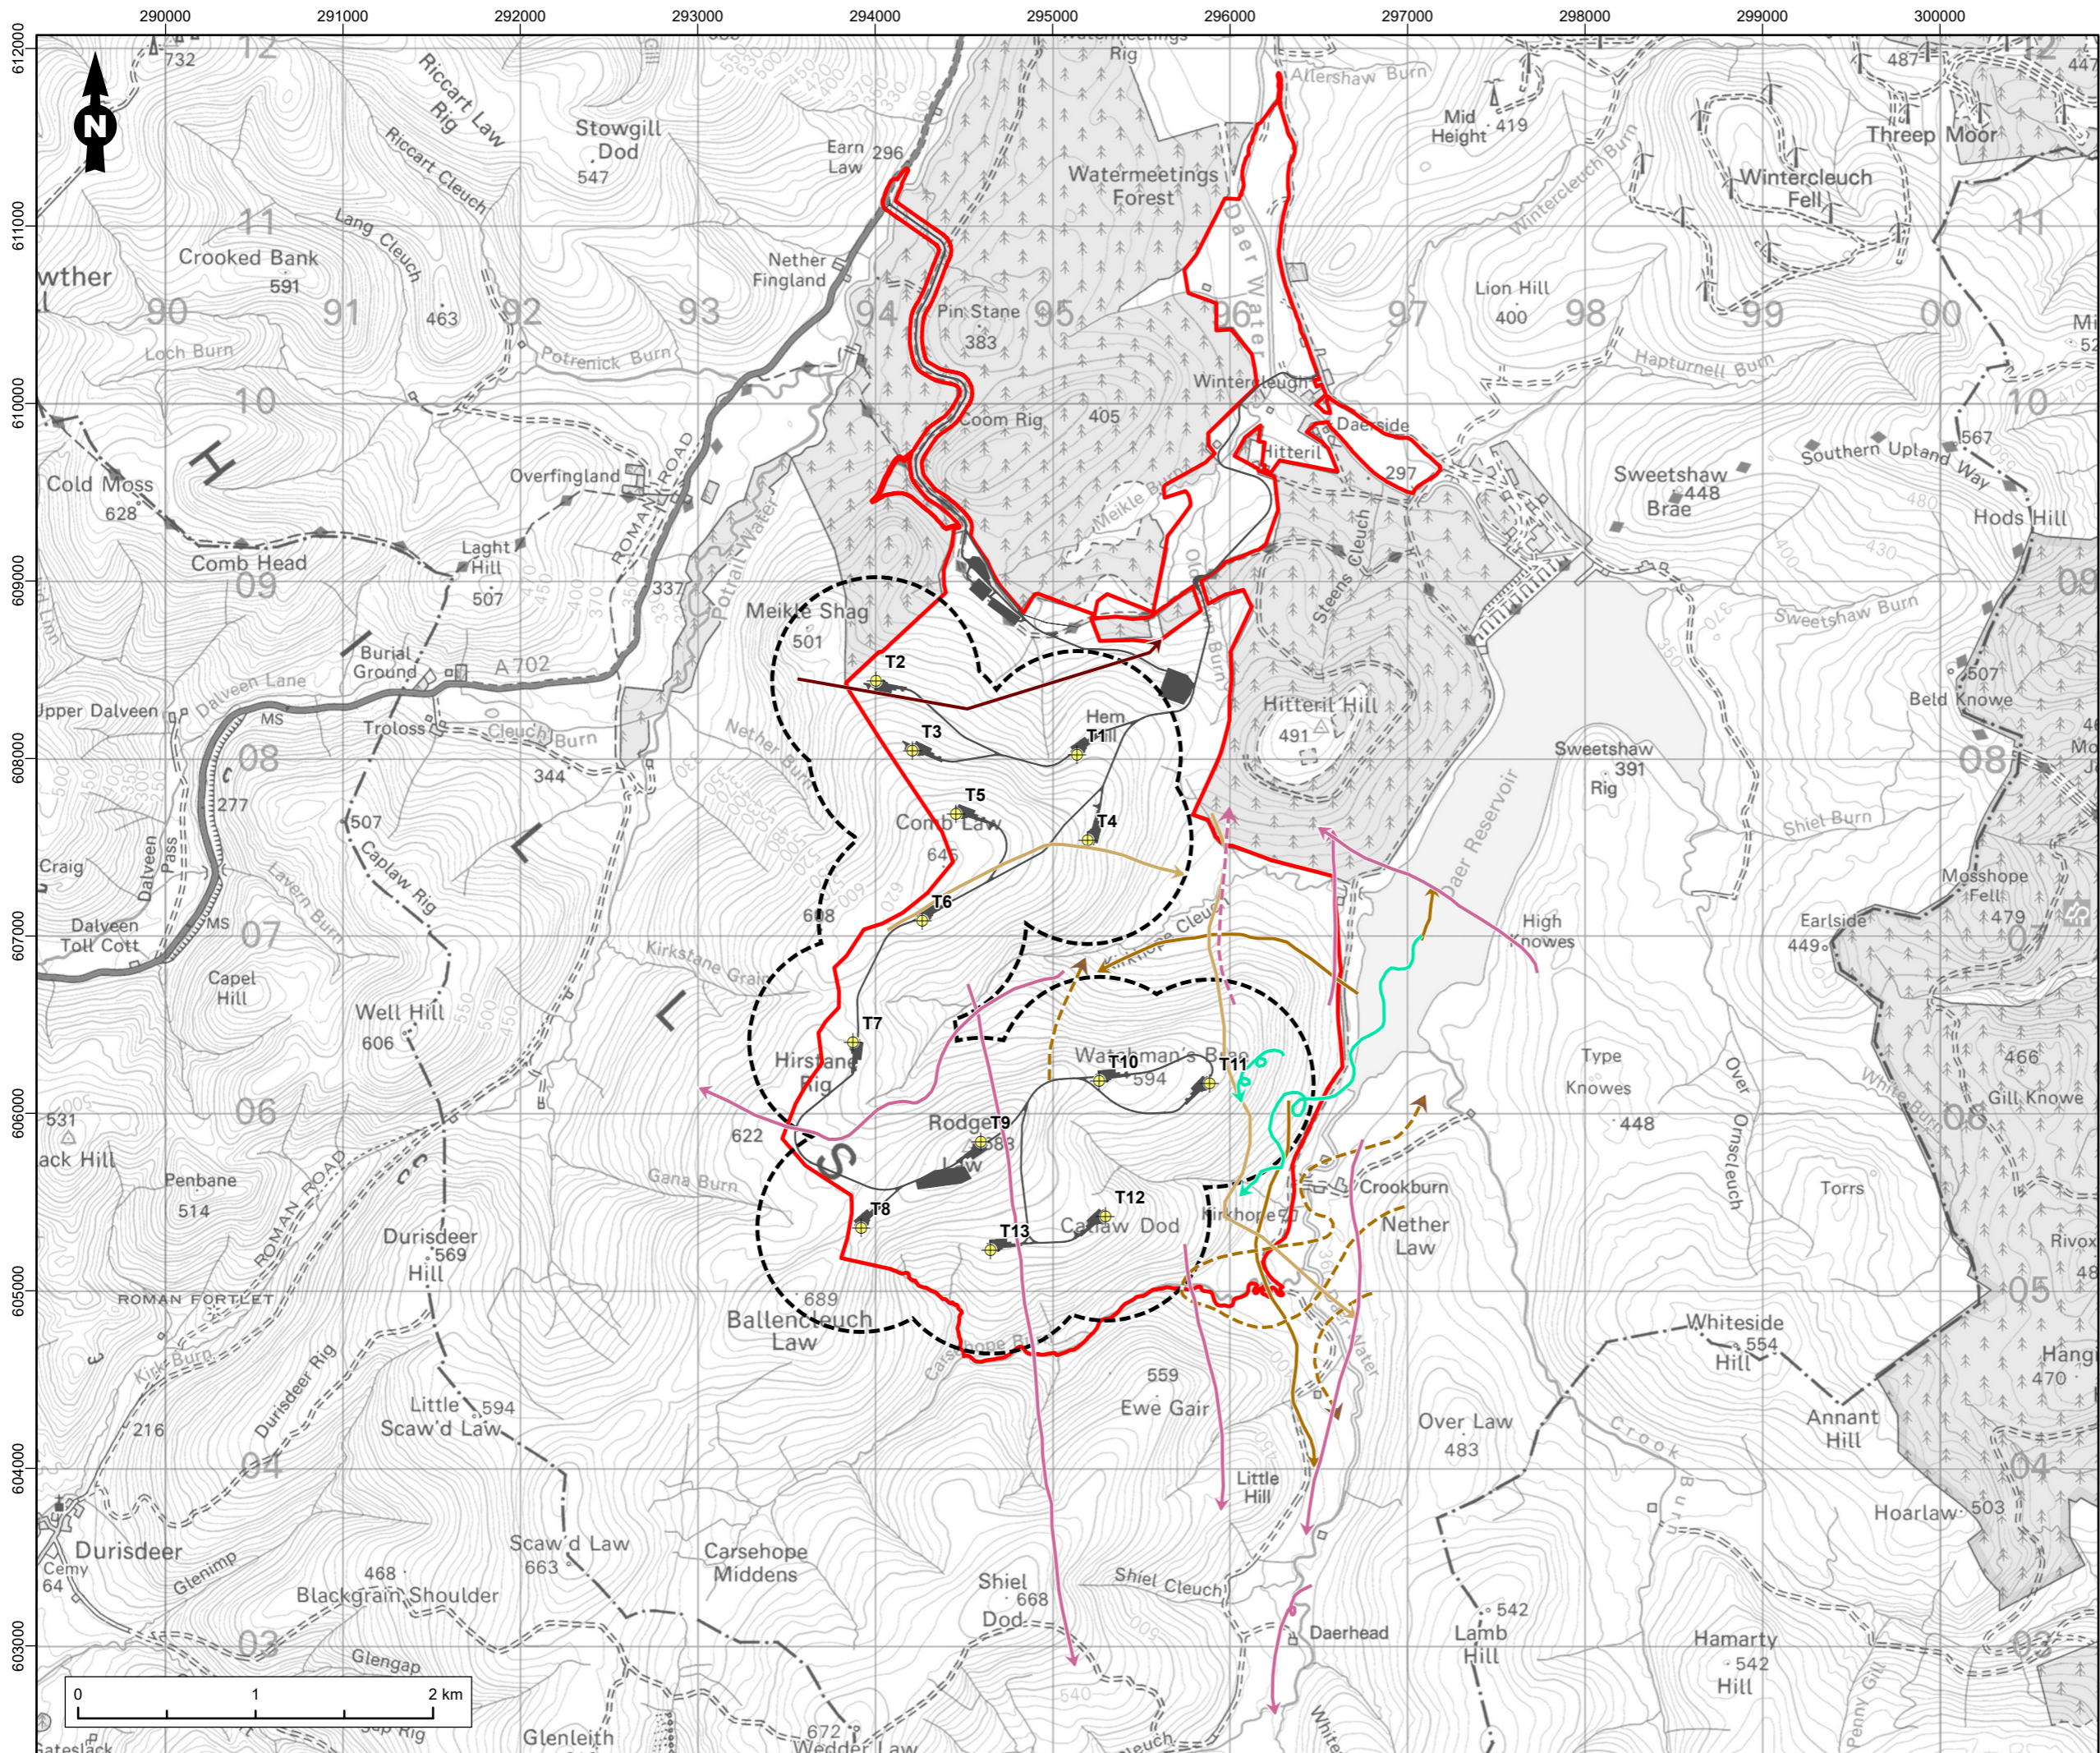

Legend

- Site Boundary
- + Turbine
- Infrastructure
- Collision Risk Analysis Area (CRAA)

Greylag Goose Flight Activity

- → 2022/2023 Non-breeding Season
- - - - - 2023 Breeding Season
- → 2023/2024 Non-breeding Season
- → 2024/2025 Non-breeding Season

Pink-footed Goose Flight Activity

- → 2022/2023 Non-breeding Season
- - - - - 2025 Breeding Season

White-fronted Goose Flight Activity

- → 2022/2023 Non-breeding Season

Figure Title		
Flight Activity - Wildfowl		
Project Name		
Watchman Energy Park		
Project No./Filey ID		
1620016964 / REH2024N01805		
Date	Figure No.	Revision
February 2026	7.12	2.0
Prepared By	Scale	
KS	1:35,000 @A3	
Client		
Watchman Energy Park Ltd