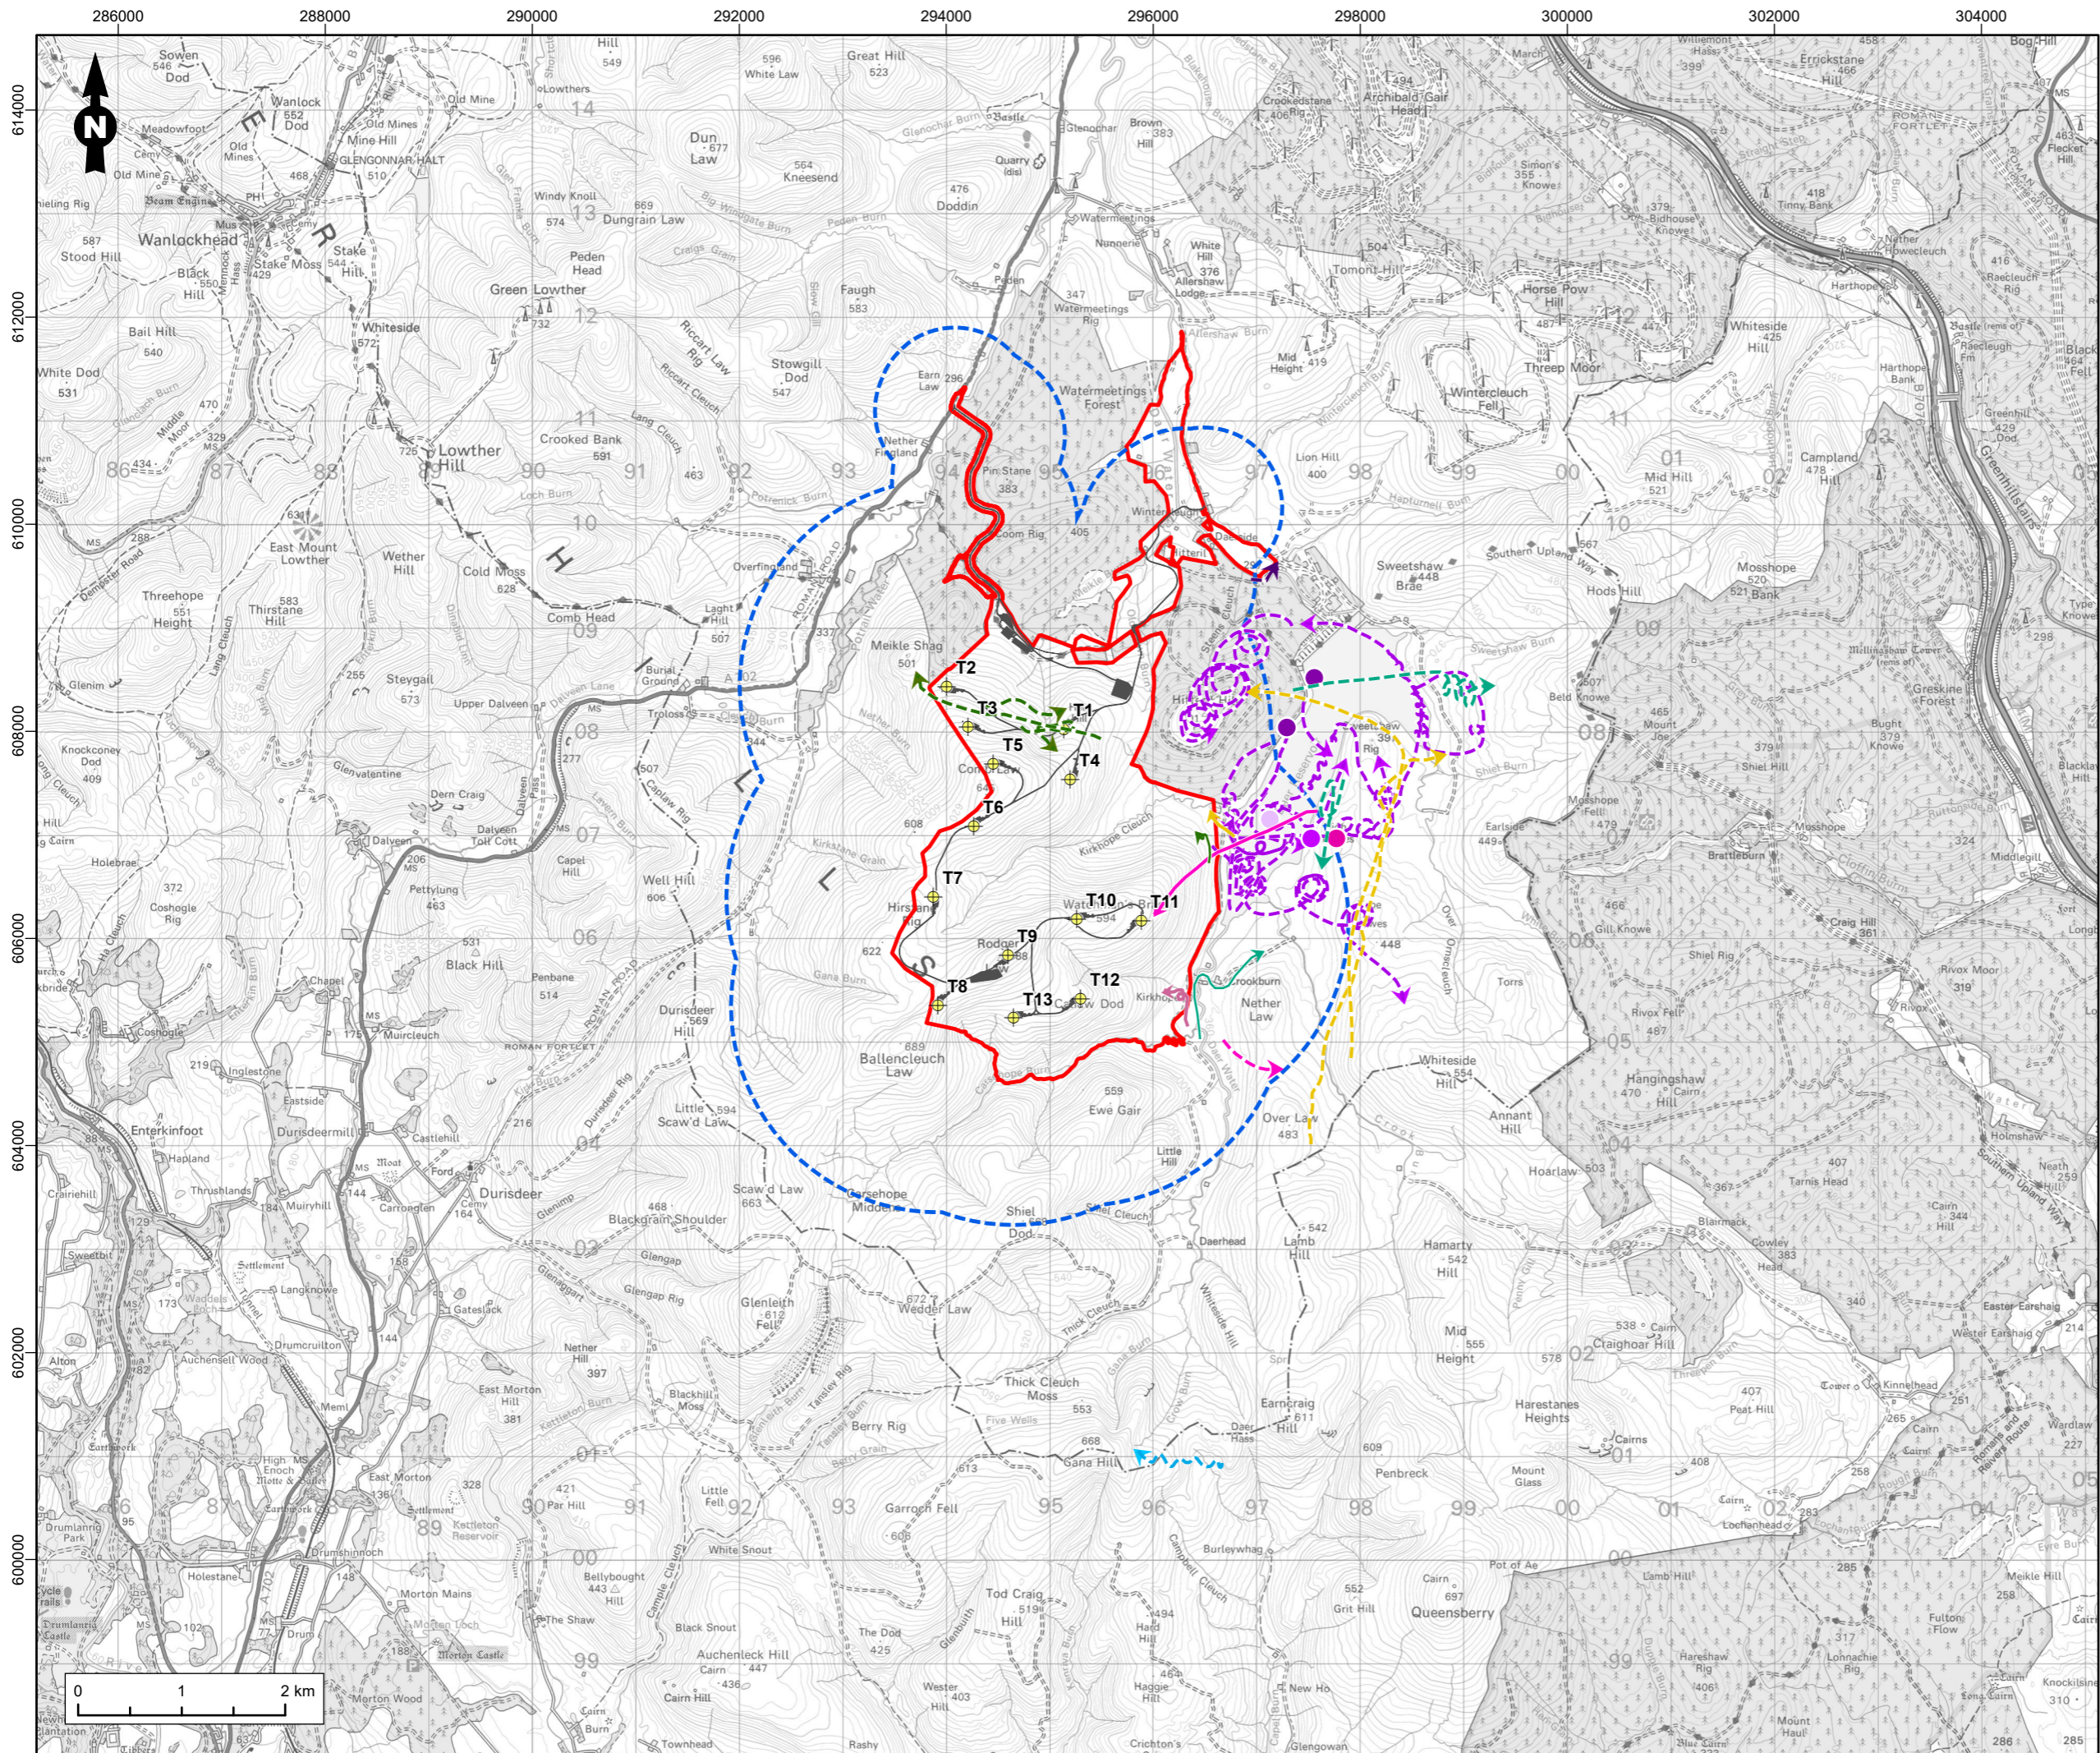

- Legend**
- Site Boundary
 - Turbine
 - Infrastructure
 - Collision Risk Analysis Area (CRAA)
- Goshawk Flight Activity**
- 2022/2023 Non-breeding Season
- Hen Harrier Flight Activity**
- 2022/2023 Non-breeding Season
 - 2023 Breeding Season
 - 2023/2024 Non-breeding Season
 - 2024 Breeding Season
 - 2024/2025 Non-breeding Season
- Marsh Harrier Flight Activity**
- 2024 Breeding Season
 - 2024/2025 Non-breeding Season
- Merlin Flight Activity**
- 2022/2023 Non-breeding Season
 - 2023 Breeding Season
 - 2023/2024 Non-breeding Season
- Osprey Flight Activity**
- 2023 Breeding Season
 - 2023/2024 Non-breeding Season
- Peregrine Flight Activity**
- 2022/2023 Non-breeding Season
- Short-eared Owl Flight Activity**
- 2023/2024 Non-breeding Season

Legend

- Site Boundary
- + Turbine
- Infrastructure
- Scarce Breeding Bird Study Area

Golden Eagle

- 2023 Breeding Season
- 2024 Breeding Season
- > 2023 Breeding Season

Figure Title
Golden Eagle Activity

Project Name
Watchman Energy Park

Project No./Filey ID
1620016964 / REH2024N01805

Date	Figure No.	Revision
February 2026	7.14	2.0

Prepared By	Scale
KS	1:60,000 @A3

Client
Watchman Energy Park Ltd

- Legend**
- Site Boundary
 - ✕ Turbine
 - Infrastructure
 - Scarce Breeding Bird Study Area
- Goshawk Activity**
- 2023 Breeding Season
 - 2024/25 Non-breeding Season
- Hen Harrier Activity**
- 2023 Breeding Season
 - 2023/24 Non-breeding Season
 - 2024 Breeding Season
 - 2024/25 Non-breeding Season
- Merlin Activity**
- 2023 Breeding Season
 - 2022/23 Non-breeding Season
 - 2024 Breeding Season
 - 2025 Breeding Season
- Osprey Activity**
- 2023 Breeding Season
 - 2024 Breeding Season
 - 2025 Breeding Season
 - 2023 Breeding Season
 - 2024 Breeding Season
 - 2024/25 Non-breeding Season
- Short-eared Owl Activity**
- 2023 Breeding Season