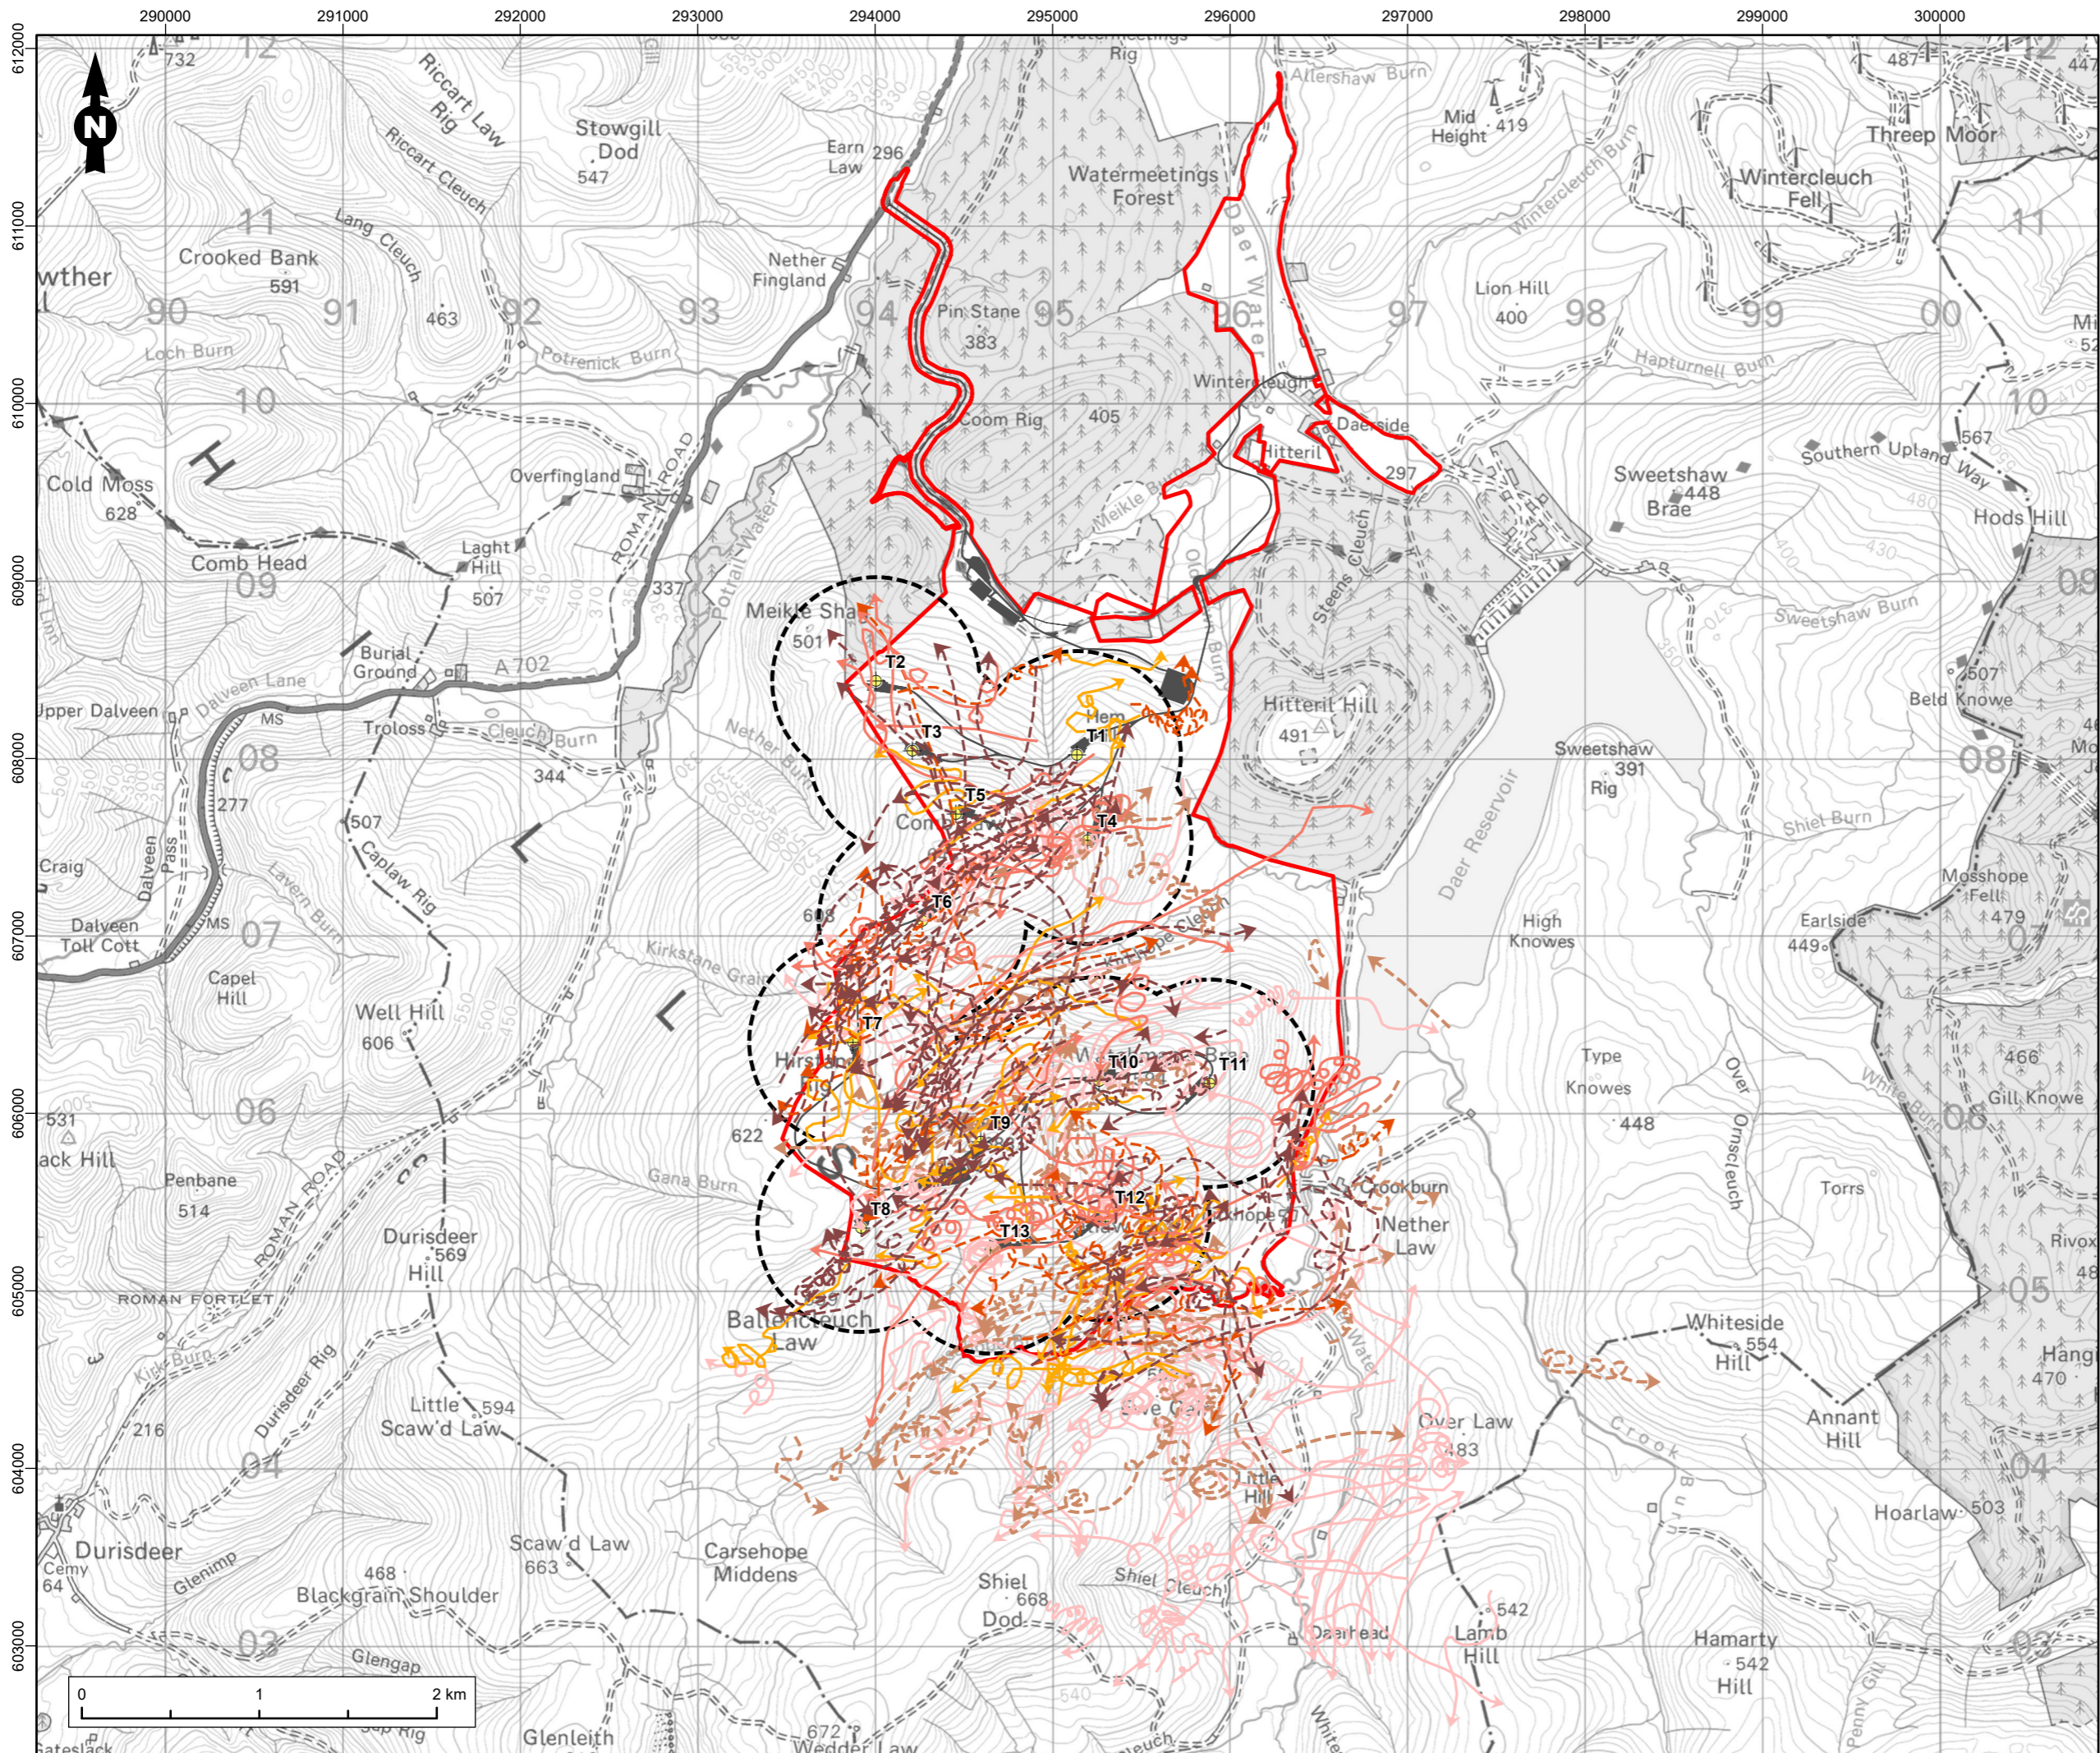

- Legend**
- Site Boundary
 - Turbine
 - Infrastructure
 - Collision Risk Analysis Area (CRAA)
- Goshawk Flight Activity**
- 2022/2023 Non-breeding Season
- Hen Harrier Flight Activity**
- 2022/2023 Non-breeding Season
 - 2023 Breeding Season
 - 2023/2024 Non-breeding Season
 - 2024 Breeding Season
 - 2024/2025 Non-breeding Season
- Marsh Harrier Flight Activity**
- 2024 Breeding Season
 - 2024/2025 Non-breeding Season
- Merlin Flight Activity**
- 2022/2023 Non-breeding Season
 - 2023 Breeding Season
 - 2023/2024 Non-breeding Season
- Osprey Flight Activity**
- 2023 Breeding Season
 - 2023/2024 Non-breeding Season
- Peregrine Flight Activity**
- 2022/2023 Non-breeding Season
- Short-eared Owl Flight Activity**
- 2023/2024 Non-breeding Season

Legend

- Site Boundary
- Turbine
- Infrastructure
- Collision Risk Analysis Area (CRAA)

Red Kite Flight Activity

- 2022/2023 Non-breeding Season
- 2023 Breeding Season
- 2023/2024 Non-breeding Season
- 2024 Breeding Season
- 2024/2025 Non-breeding Season
- 2025 Breeding Season