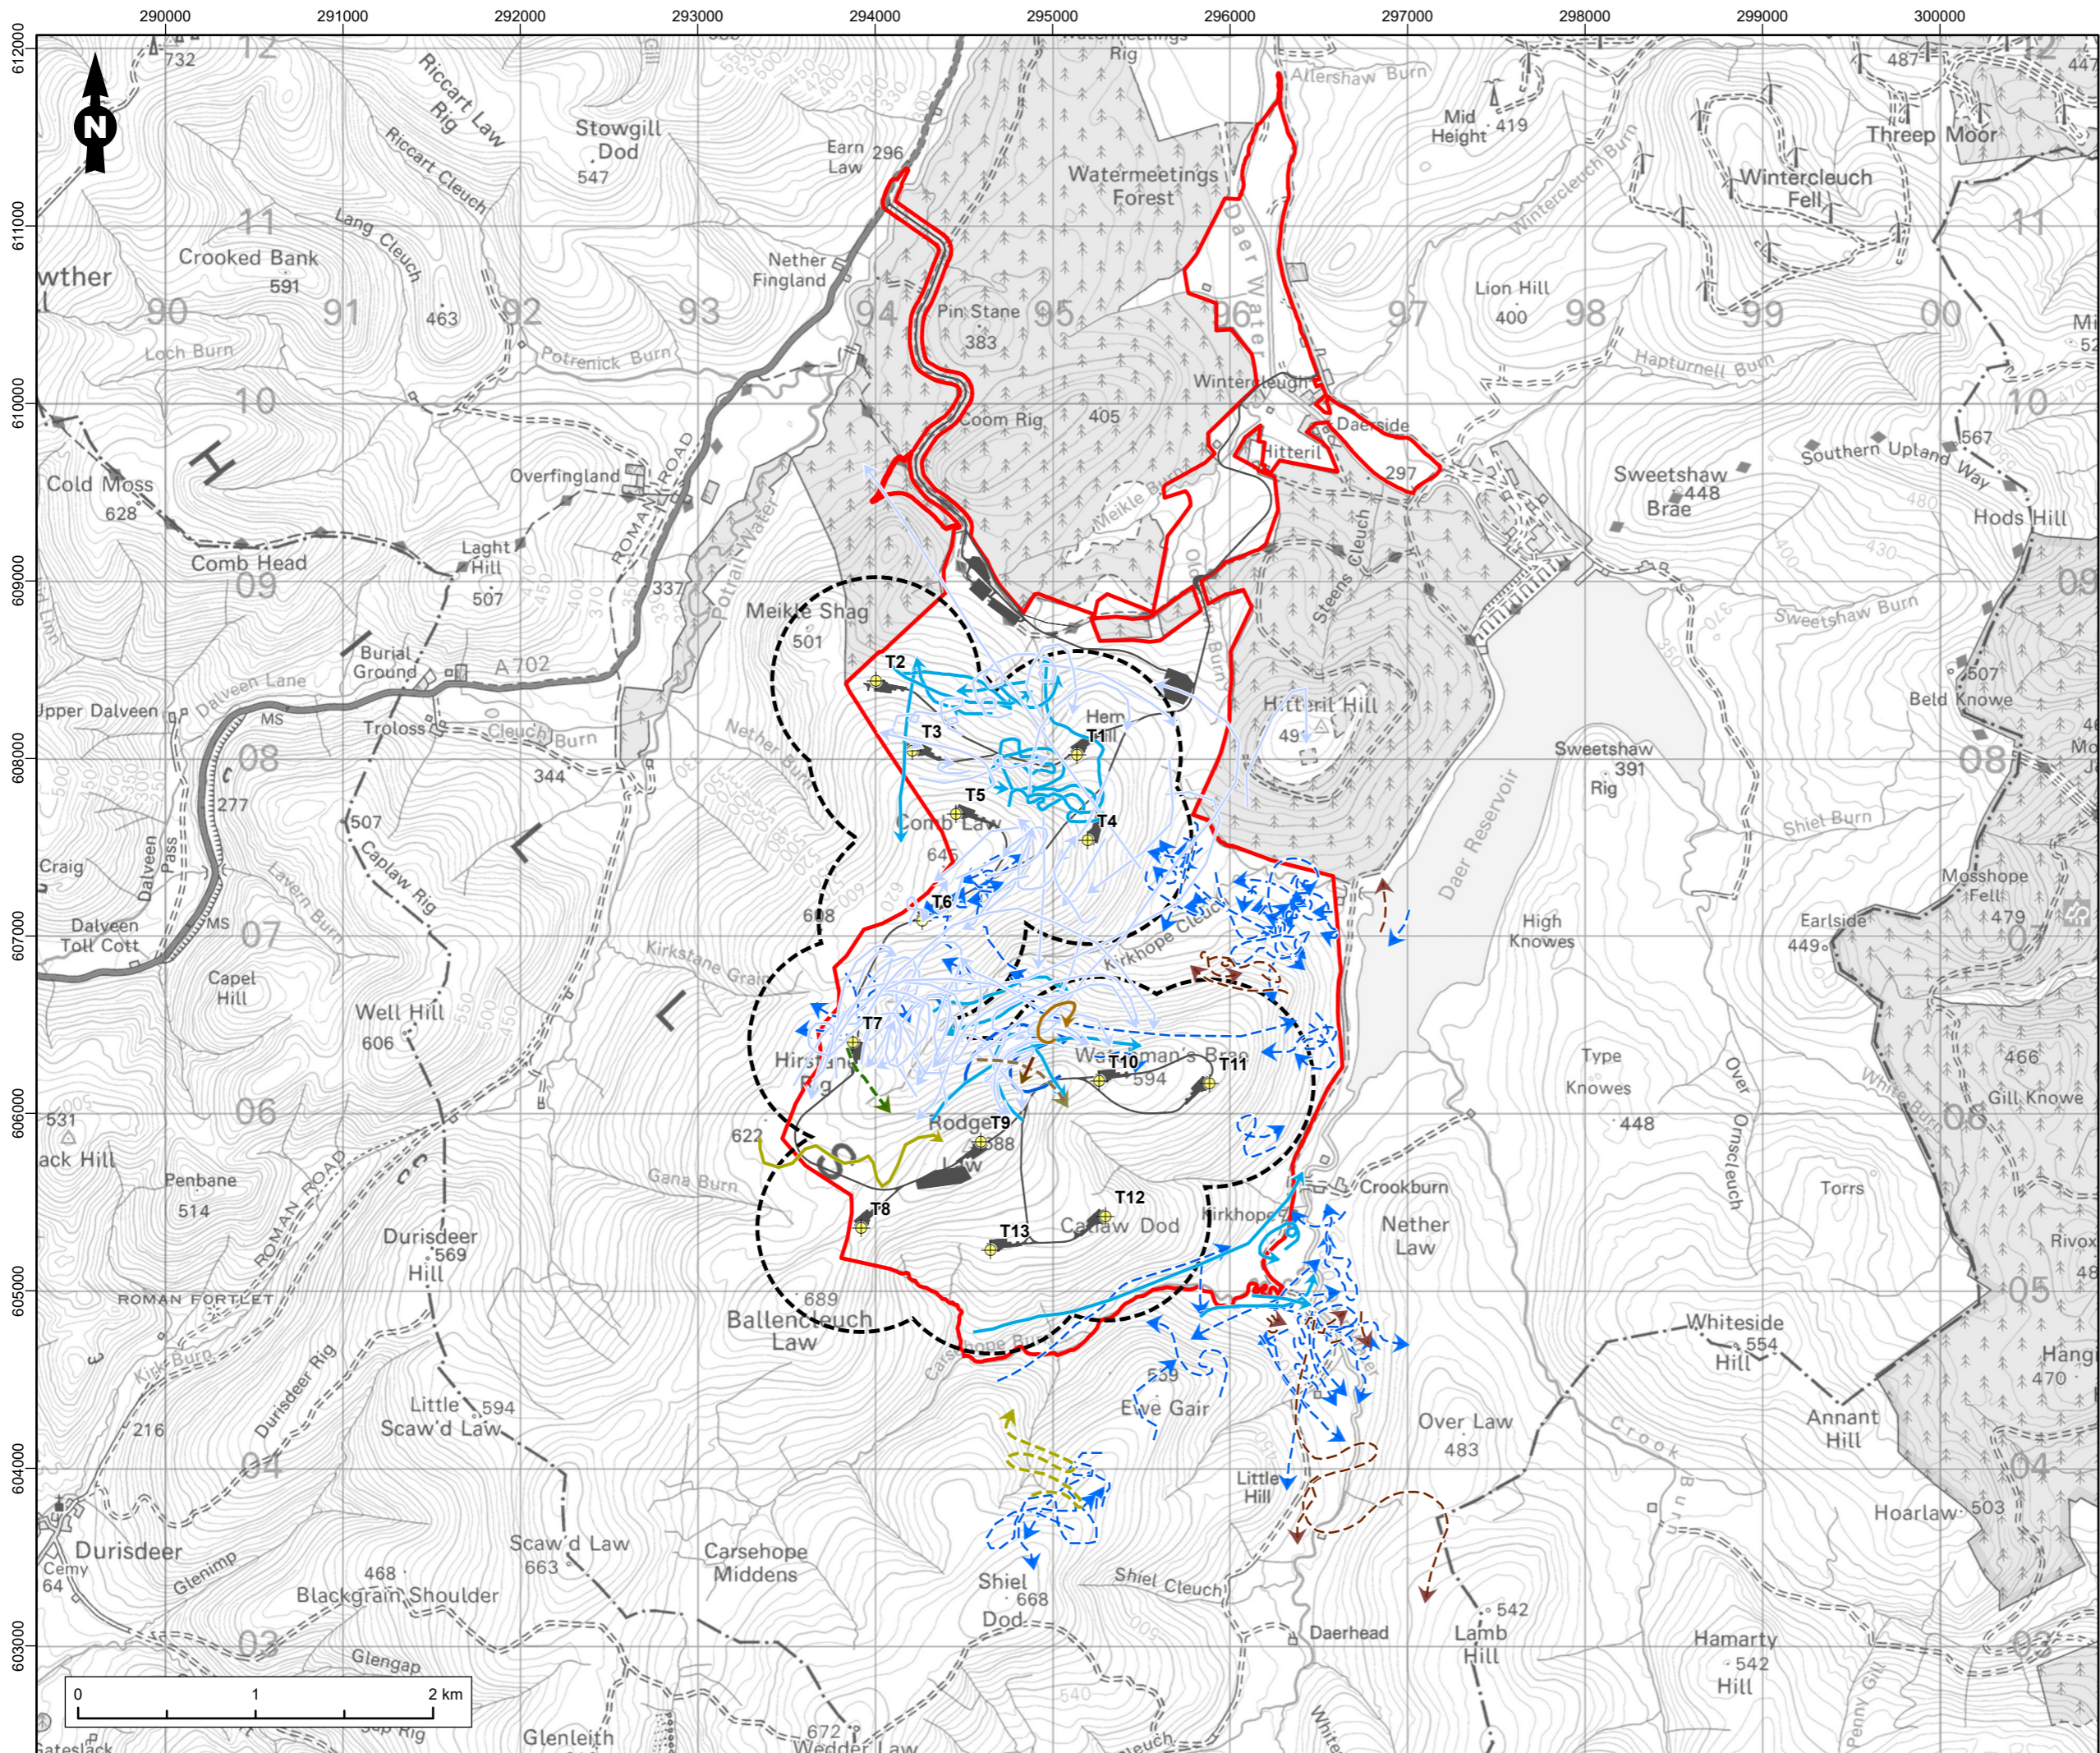

- Legend**
- Site Boundary
 - Turbine
 - Infrastructure
 - Collision Risk Analysis Area (CRAA)
- Goshawk Flight Activity**
- 2022/2023 Non-breeding Season
- Hen Harrier Flight Activity**
- 2022/2023 Non-breeding Season
 - 2023 Breeding Season
 - 2023/2024 Non-breeding Season
 - 2024 Breeding Season
 - 2024/2025 Non-breeding Season
- Marsh Harrier Flight Activity**
- 2024 Breeding Season
 - 2024/2025 Non-breeding Season
- Merlin Flight Activity**
- 2022/2023 Non-breeding Season
 - 2023 Breeding Season
 - 2023/2024 Non-breeding Season
- Osprey Flight Activity**
- 2023 Breeding Season
 - 2023/2024 Non-breeding Season
- Peregrine Flight Activity**
- 2022/2023 Non-breeding Season
- Short-eared Owl Flight Activity**
- 2023/2024 Non-breeding Season

Legend

- Site Boundary
- Turbine
- Infrastructure
- Collision Risk Analysis Area (CRAA)

Red Kite Flight Activity

- 2022/2023 Non-breeding Season
- 2023 Breeding Season
- 2023/2024 Non-breeding Season
- 2024 Breeding Season
- 2024/2025 Non-breeding Season
- 2025 Breeding Season

Legend

- Site Boundary
- ◆ Turbine
- Infrastructure
- Collision Risk Analysis Area (CRAA)

Curlew Flight Activity

- > 2023 Breeding Season
- > 2023/2024 Non-breeding Season
- > 2024 Breeding Season
- > 2025 Breeding Season