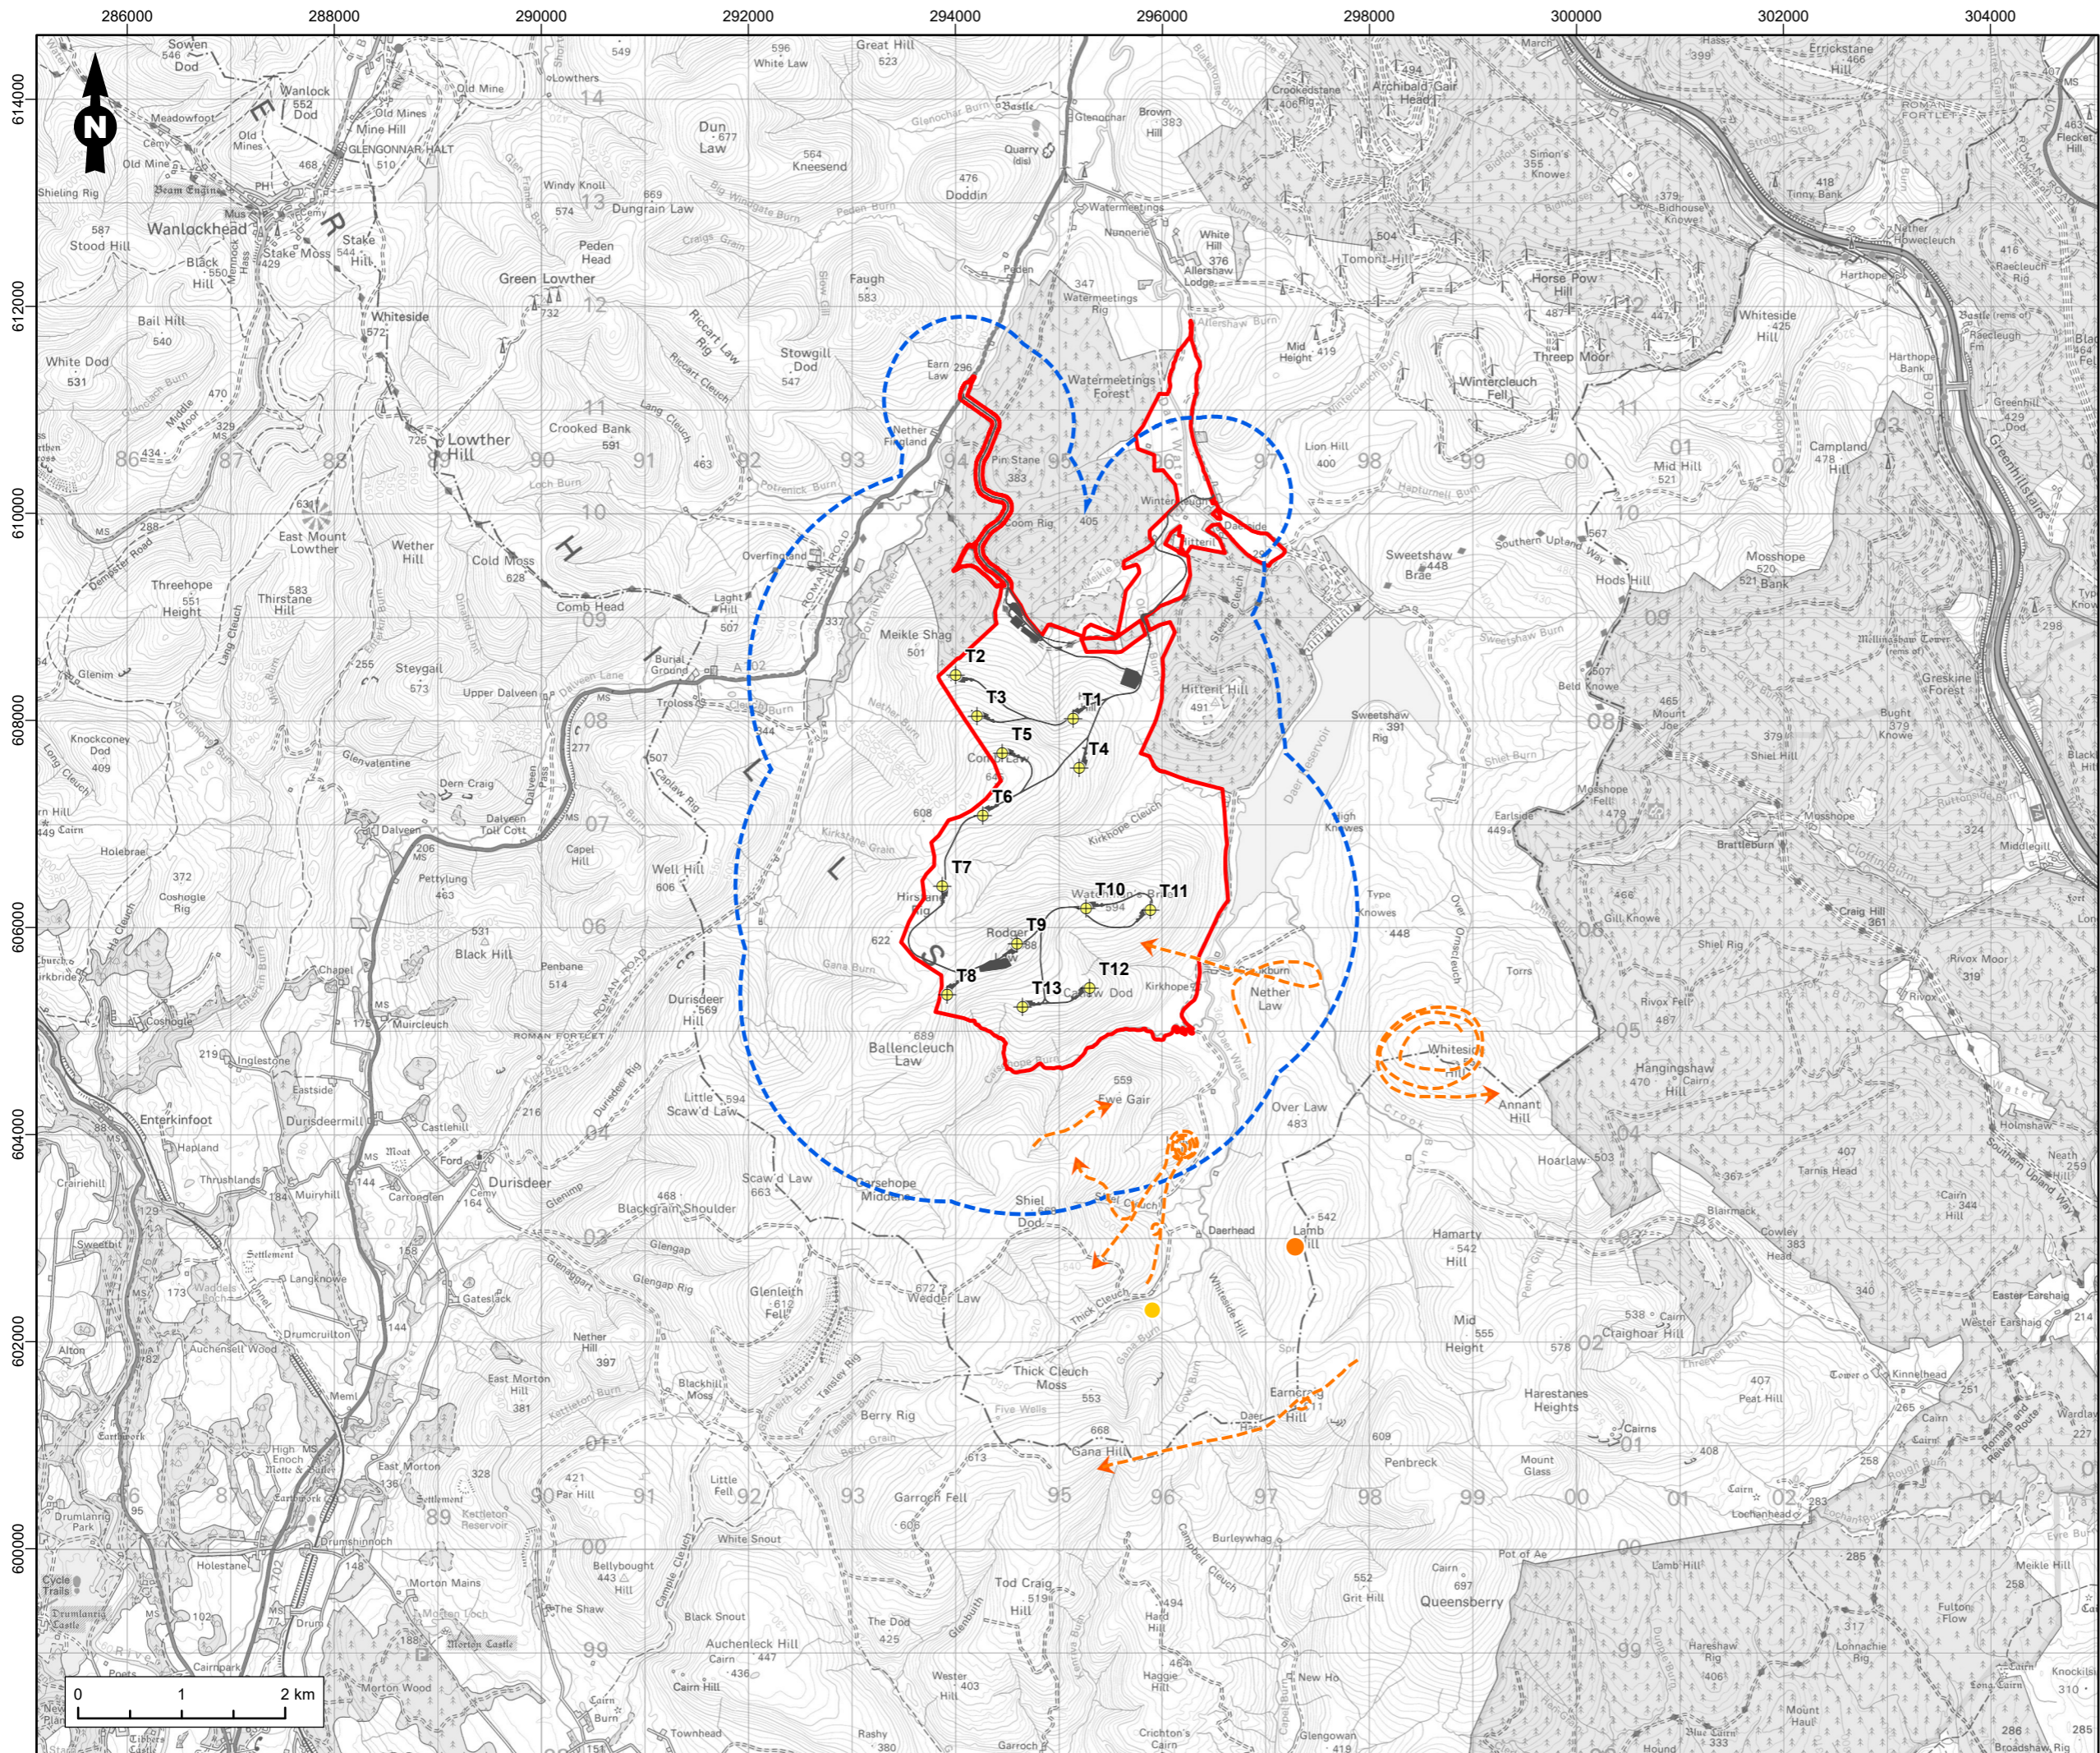

- Legend**
- Site Boundary
 - Turbine
 - Infrastructure
 - Collision Risk Analysis Area (CRAA)
- Goshawk Flight Activity**
- 2022/2023 Non-breeding Season
- Hen Harrier Flight Activity**
- 2022/2023 Non-breeding Season
 - 2023 Breeding Season
 - 2023/2024 Non-breeding Season
 - 2024 Breeding Season
 - 2024/2025 Non-breeding Season
- Marsh Harrier Flight Activity**
- 2024 Breeding Season
 - 2024/2025 Non-breeding Season
- Merlin Flight Activity**
- 2022/2023 Non-breeding Season
 - 2023 Breeding Season
 - 2023/2024 Non-breeding Season
- Osprey Flight Activity**
- 2023 Breeding Season
 - 2023/2024 Non-breeding Season
- Peregrine Flight Activity**
- 2022/2023 Non-breeding Season
- Short-eared Owl Flight Activity**
- 2023/2024 Non-breeding Season

Legend

- Site Boundary
- ◆ Turbine
- Infrastructure
- Collision Risk Analysis Area (CRAA)

Common Gull Flight Activity

- 2024 Breeding Season
- 2025 Breeding Season

Herring Gull Flight Activity

- 2023 Breeding Season

Figure Title
Flight Activity - Gulls

Project Name
Watchman Energy Park

Project No./Filey ID
1620016964 / REH2024N01805

Date	Figure No.	Revision
February 2026	7.13	2.0

Prepared By	Scale
KS	1:35,000 @A3

Client
Watchman Energy Park Ltd

Legend

- Site Boundary
- + Turbine
- Infrastructure
- Scarce Breeding Bird Study Area

Golden Eagle

- 2023 Breeding Season
- 2024 Breeding Season
- > 2023 Breeding Season

Figure Title
Golden Eagle Activity